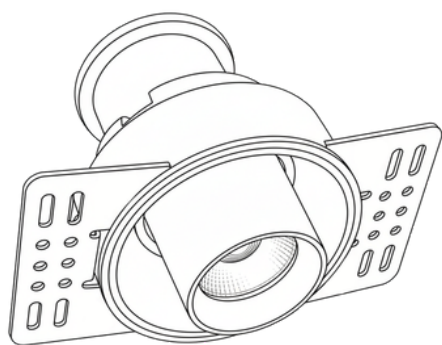

Beam Angle : 30°

AVAILABLE IN 3 SIZE OPTIONS

www.lunebrillante.sg

Chandelle™

Mini Telescopic

Precision that moves discreetly.

**Designed to extend.
Built to focus.**

Mini Telescopic Light is an advanced architectural downlight designed for precision and flexibility. Its retractable cylindrical body allows directional illumination while maintaining a clean, discreet ceiling appearance.

www.lunebrillante.sg

+

lunebrillante

Chandelle™

Adjustable depth. Architectural clarity.

Designed to deliver focused illumination with visual restraint, Mini Telescopic Light extends smoothly from the ceiling to direct light where needed then retracts seamlessly back into place.