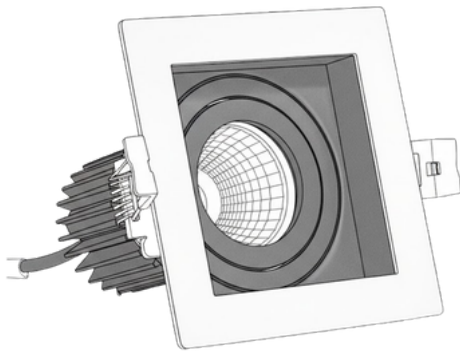

Double Head
Dimension : 185 X 100 X 100 MM
Cutout Size : 175 X 90 MM

Triple Head
Dimension : 270 X 100 X 100 MM
Cutout Size : 260 X 90 MM

REPLACEABLE COB MODULE

Power : 10W
Voltage : AC220-240V
Lumen : 90-110LM/W
LIGHT COLOUR: WARM WHITE, COOL WHITE, DAYLIGHT,
TUNABLE WHITE
CCT: Dimmable + Tunable
LED Chipset: PHILIPS COB
DIMENSION: 0.50 X 71 MM
IP Rating : IP20 (Non Waterproof)