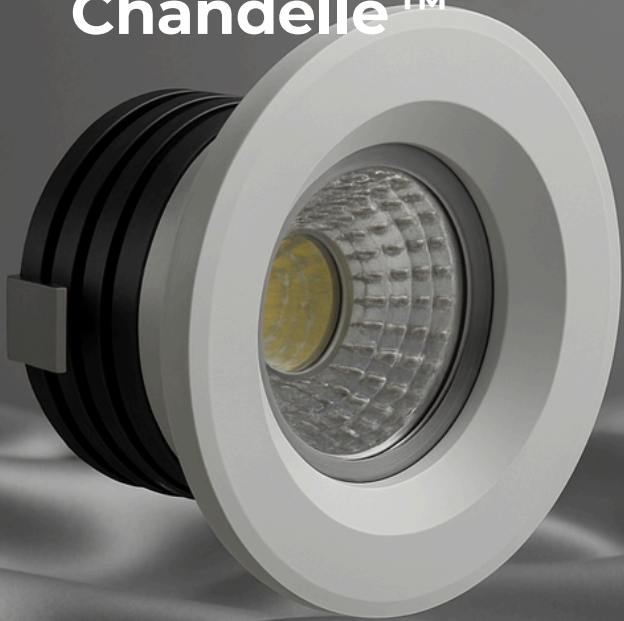

Chandelle™

Designed to blend. Built to shine.

With a sleek recessed profile, Lume Élite Light blends naturally into different ceiling designs and colour palettes. Its versatile design makes it an ideal lighting solution for contemporary spaces seeking clarity and balance.