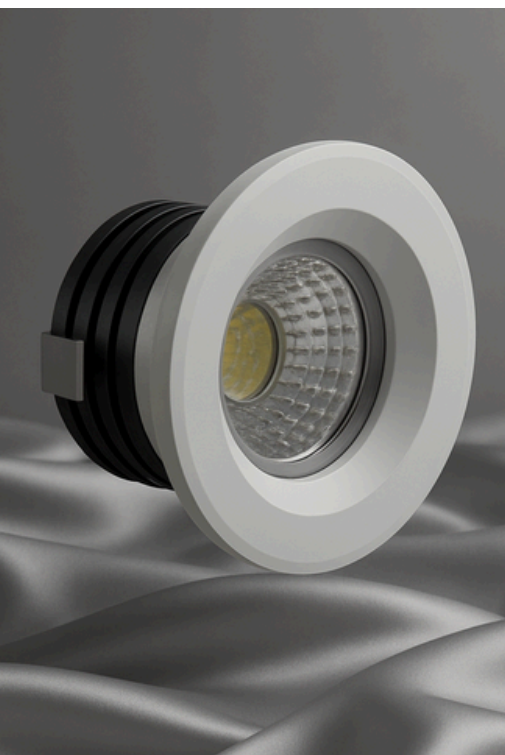

AT A GLANCE

Chandelle™

Module B Ring

Engineered comfort through
thoughtful lighting

**Timeless form.
Thoughtful light.**

The Chandelle LED Adjustable Recessed Downlight features a classic circular design with an interchangeable reflector in multiple colors for a modern touch. Made from high-quality aluminum, it ensures optimal heat dissipation for consistent performance.