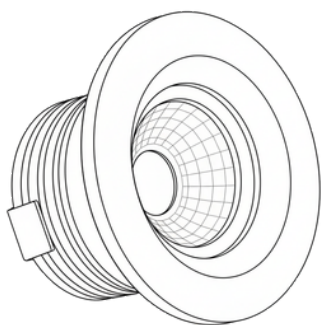

Chandelle™ RECESSED DOWNLIGHT LUME ELITE

Power : 3W

Voltage : AC220 / 50Hz

Material : ALUMINIUM

Housing Option : BLACK, WHITE, SILVER, AND GOLD

Dimension : 38 X 31 MM

CCT : 2700 - 5000K

Beam Angle : 24°

AVAILABLE IN 4 HOUSING COLOUR OPTIONS

www.lunebrillante.sg