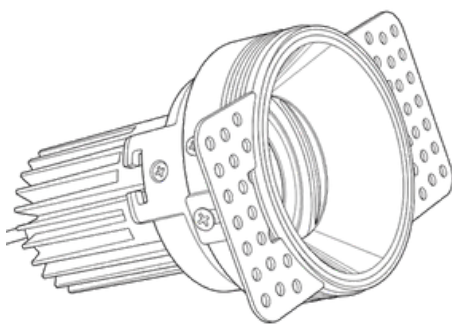

Designed to adapt. Built to perform.

Whether used as a standalone accent or arranged in rhythmic sequences, Module B Ring provides lighting that is both technically confident and visually restrained.

Chandelle™ MODULE B RING RECESSED MOUNTED DOWNLIGHT

Power : 10W
Voltage : AC220-240V
Lumen : 90-110LM/W
Light Colour : Dimmable + Tunable
Beam Angle : 60°

LED Driver : RX TUYA BLUETOOTH
MESH Driver Material : ALUMINIUM
Reflector : BLACK GLOSSY | BLACK MATTE | GOLDEN | MIRROR | SILVER | WHITE
Dimension : 0.80 X 100 MM
Cutout Size : 0.85MM

REPLACEABLE COB MODULE

Power : 10W
Voltage : AC220-240V
Lumen : 90-110LM/W
LIGHT COLOUR: WARM WHITE, COOL WHITE, DAYLIGHT, TUNABLE WHITE
CCT: Dimmable + Tunable
LED Chipset: PHILIPS COB
DIMENSION: 0.50 X 71 MM
IP Rating : IP20 (Non Waterproof)