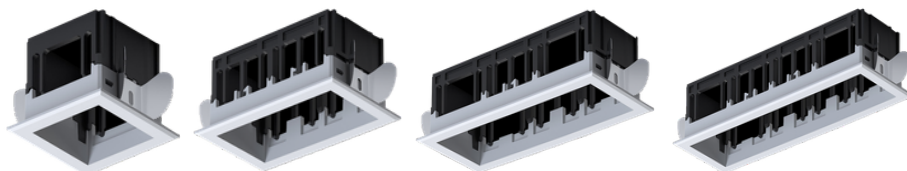

AVAILABLE IN 1-4 SLOT OPTIONS