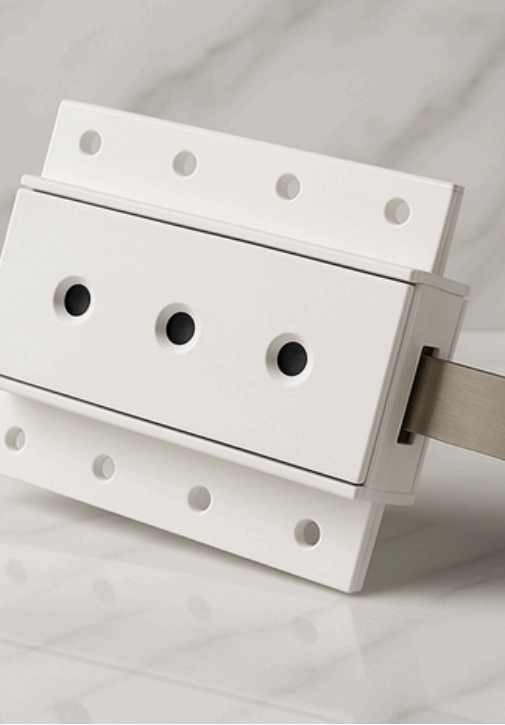

AT A GLANCE

Chandelle™

Module B Ring

Engineered comfort through
thoughtful lighting

**Timeless form.
Thoughtful light.**

The Chandelle LED Adjustable Recessed Downlight features a classic circular design with an interchangeable reflector in multiple colors for a modern touch. Made from high-quality aluminum, it ensures optimal heat dissipation for consistent performance.