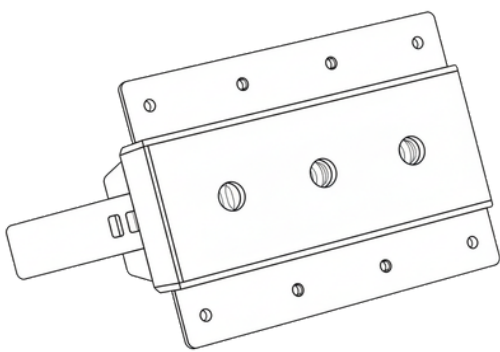

Chandelle™ LUXORA INTEGRATED TRIMLESS VERSION

Power : 2W / Hole

Voltage : AC220 / 50Hz

Material : ALUMINIUM

Housing Option : (1/3/5 HOLE)

Colour : WHITE

Dimension : 40 x 43 x (43 / 100 / 162) MM

CCT : 2700 - 5000K