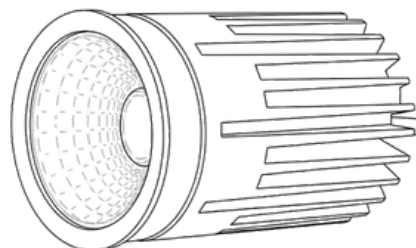

Double Head
Dimension : 185 X 100 X 100 MM
Cutout Size : 175 X 90 MM

Triple Head
Dimension : 270 X 100 X 100 MM
Cutout Size : 260 X 90 MM

REPLACEABLE COB MODULE

Power : 10W
Voltage : AC220-240V
Lumen : 90-110LM/W
LIGHT COLOUR: WARM WHITE, COOL WHITE, DAYLIGHT,
TUNABLE WHITE
CCT: Dimmable + Tunable
LED Chipset: PHILIPS COB
DIMENSION: 0.50 X 71 MM
IP Rating : IP20 (Non Waterproof)