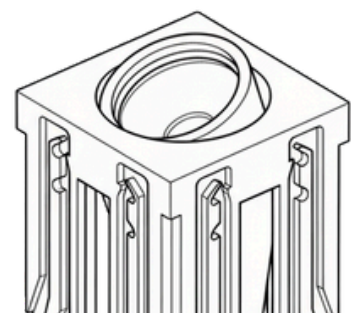

Chandelle™

Architectural Clarity at Scale

From individual spaces to entire developments, Luxe+ Lego Light delivers consistency, flexibility, and control. Designed for residential developments, show units, hospitality, and mixed-use spaces.

Chandelle™ LUXE+ LEGO MODULAR RECESSED DOWNLIGHT

Power / Voltage : 5W / 200-240V
Lumen : 450
Beam Angle : 50°
IP Rating : IP20
LED Chipset : Cree COB
CCT : Tunable 2700K-5800K
Driver : Smart 0-10V Dimmable
Material : Aluminium + PC Baffle

Product Size (in mm) :
Luxe-A : 44.3 * 44.3 * 55
Luxe-C : 44.3 * 44.3 * 80.3
Luxe-G : 44.3 * 44.3 * 119
Luxe-I : 44.3 * 44.3 * 63

Frame : 64 * 64 * 55.5
Cutout : 60 * 55 mm

✉ sales@lunebrillante.sg

☎ +6593809785

📍 531 Upper Cross Street 03-02.Hong Lim Complex, 050531 SINGAPORE

www.lunebrillante.sg