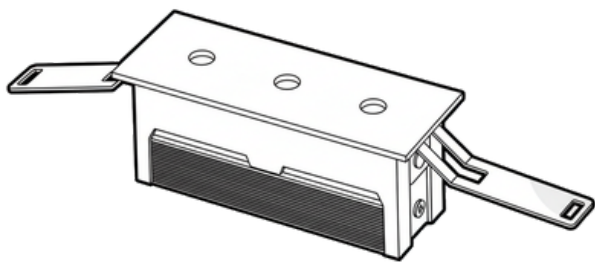

Chandelle™ LUXORA INTEGRATED TRIM VERSION

Power : 2W / Hole

Voltage : AC220 / 50Hz

Material : ALUMINIUM

Housing Option : (1/3/5 HOLE)

Colour : WHITE

Dimension : 40 x 43 x (43 / 100 / 312) MM

CCT : 2700 - 5000K

Beam Angle : 30°

AVAILABLE IN 3 SIZE OPTIONS