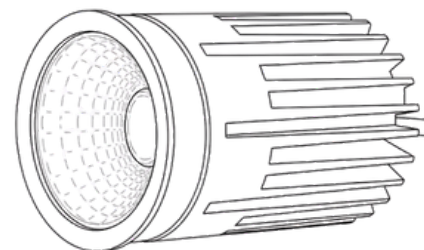

Chandelle™

Designed to adapt. Built to perform.

Whether used as a standalone accent or arranged in rhythmic sequences, Module B Ring provides lighting that is both technically confident and visually restrained.

Chandelle™ MODULE B RING RECESSED MOUNTED DOWNLIGHT

Power : 10W
Voltage : AC220-240V
Lumen : 90-110LM/W
Light Colour : Dimmable + Tunable
Beam Angle : 60°

LED Driver : RX TUYA BLUETOOTH
MESH Driver Material : ALUMINIUM
Reflector : BLACK GLOSSY | BLACK MATTE | GOLDEN | MIRROR | SILVER | WHITE
Dimension : 0.80 X 100 MM
Cutout Size : 0.85MM

REPLACEABLE COB MODULE

Power : 10W
Voltage : AC220-240V
Lumen : 90-110LM/W
LIGHT COLOUR: WARM WHITE, COOL WHITE, DAYLIGHT, TUNABLE WHITE
CCT: Dimmable + Tunable
LED Chipset: PHILIPS COB
DIMENSION: 0.50 X 71 MM
IP Rating : IP20 (Non Waterproof)