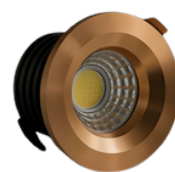

GOLD

www.lunebrillante.sg