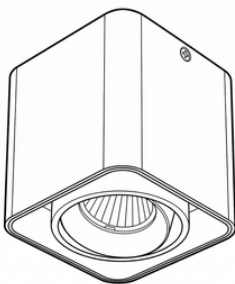

Chandelle™ MONTIR SURFACE MOUNTED DOWNLIGHT

Power : 5w, 10w, 15w
Voltage : 200-240V
Lumen : 450
Beam Angle : 30° Adjustable
IP Rating : IP20
CCT : Tunable 2700K-6500K
Driver : Smart 0-10V Dimmable

Product Size (in mm) :
Single Head : 10 * 10 * 10
Double Head : 10 * 10 * 20
Triple Head : 10 * 10 * 30