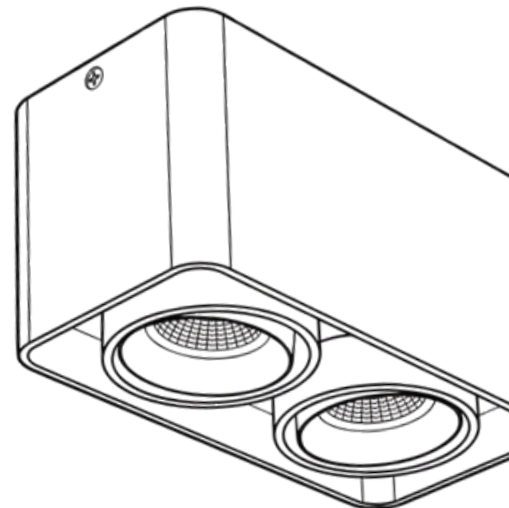

Architectural Form, Honest Geometry

Montir is shaped as a solid rectilinear volume, intentional, calm, and uncompromising. Its form integrates seamlessly into contemporary interiors, from refined residential spaces to commercial and hospitality environments.

The recessed optics within the block housing create visual depth while ensuring excellent glare control, allowing the light to remain the focus, not the fixture.