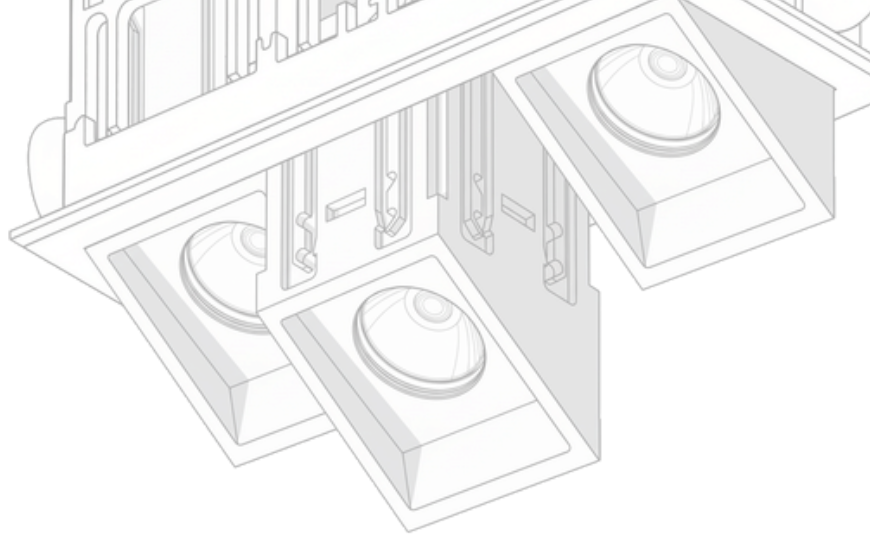

LUXE - A

Fixed Downlight
Calm. Balanced. Controlled.

Designed for uniform illumination where consistency and visual quietness are essential. Good for *General lighting, Repetitive layouts, Architectural rhythm.*