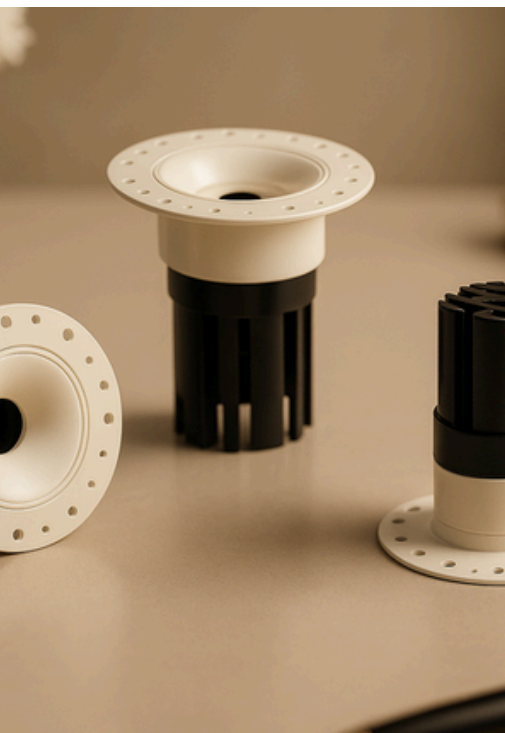

AT A GLANCE

Chandelle™

Module B Ring

Engineered comfort through
thoughtful lighting

**Timeless form.
Thoughtful light.**

The Chandelle LED Adjustable Recessed Downlight features a classic circular design with an interchangeable reflector in multiple colors for a modern touch. Made from high-quality aluminum, it ensures optimal heat dissipation for consistent performance.