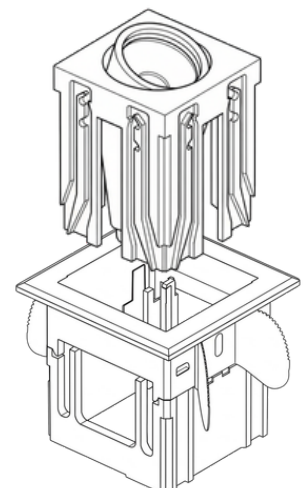

LUXE - A

Fixed Downlight
Calm. Balanced. Controlled.

Designed for uniform illumination where consistency and visual quietness are essential. Good for *General lighting, Repetitive layouts, Architectural rhythm.*

LUXE - C

Adjustable Spotlight Module
Flexible. Focused. Purposeful.

Allows light to be directed precisely without disrupting the ceiling language. Good for *Feature walls, Art Objects, Adjustable emphasis*

LUXE - B

Fixed Directional Downlight
Defined. Intentional. Architectural.

Shapes light with precision while maintaining a disciplined ceiling expression. Good for *Accents, Spatial definition, Visual hierarchy*

LUXE - D

Soft Lens Module
Gentle. Diffused. Atmospheric.

Creates a softer light presence for spaces that require visual comfort and restraint. Good for *Ambient layers, Circulation areas, Calm environments.*

Not a Fixture, But as System.

LUXE+ Lego Light is a modular recessed lighting system designed to work with architecture, not against it.

Interchangeable modules.
Consistent ceiling language.
Freedom to adapt as design evolves.

Lighting becomes part of the ceiling composition,
not an afterthought.