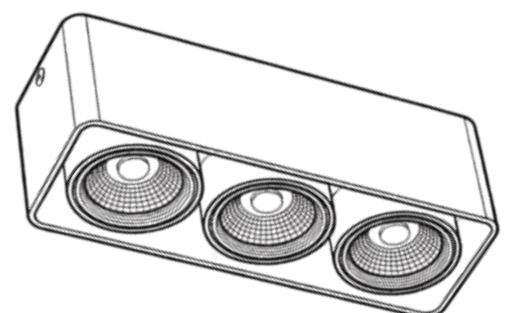

www.lunebrillante.sg