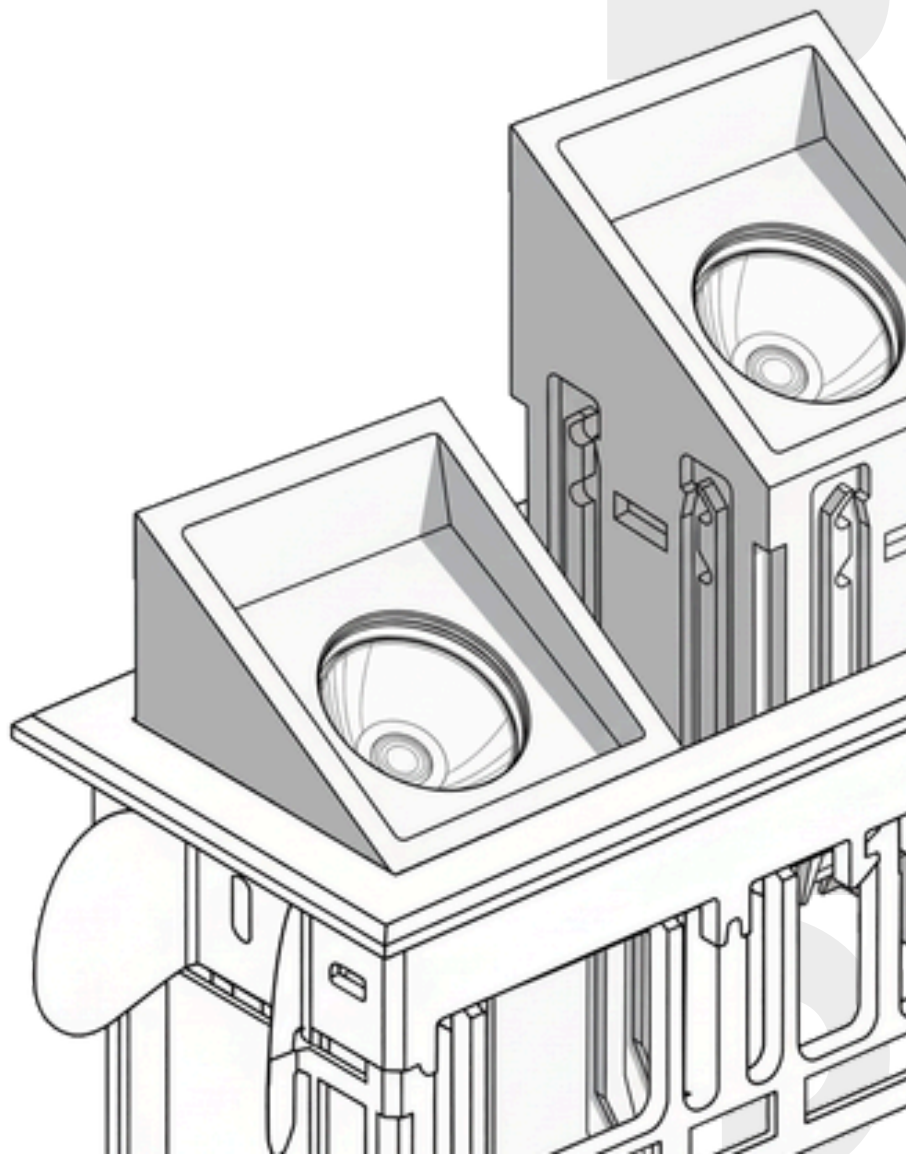

**Designed
as architecture.**

A modular recessed lighting system designed as an architectural element precise, seamless, and adaptable, integrating light naturally into space.

www.lunebrillante.sg