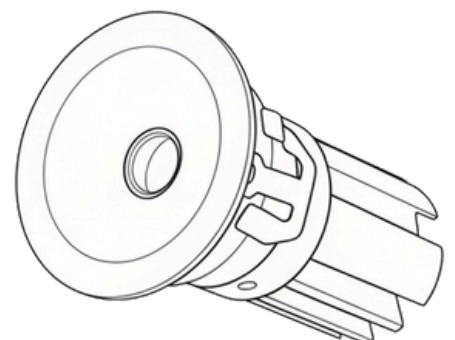

Chandelle™ RECESSED DOWNLIGHT VELAR GLOW

Power : 5 / 9 / 12 W

Voltage : AC220 / 50 Hz

Lumen : 80LM/W

Material : ALUMINIUM

Housing Option : WHITE

Dimension : 43x72 / 53x84 / 63x89 MM

CCT : 2700-5000K

Beam Angle : Adjustable Beam Angle 5° - 50°

✉ sales@lunebrillante.sg

☎ +6593809785

📍 531 Upper Cross Street 03-02. Hong Lim Complex, 050531 SINGAPORE

www.lunebrillante.sg