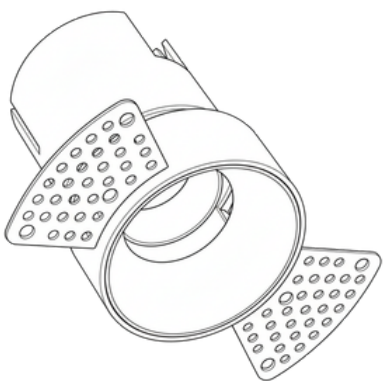

Chandelle™ RECESSED DOWNLIGHT NOVA GLIDE

Power : 8 - 24 W

Voltage : AC220 - 50Hz

Material : ALUMINIUM

Housing Option : BLACK, WHITE GLOSSY, WHITE MATTE, ROSE GOLD, AND GOLD

Dimension : 110X88 | 110X115 | 45X98 | 145X124 | 172X116 | 110X143 MM

CCT : 2700 - 5000K

Beam Angle : 15 | 24 | 36 | 55°

Cutout : 60 | 80 | 100

AVAILABLE IN 5 HOUSING COLOUR OPTIONS