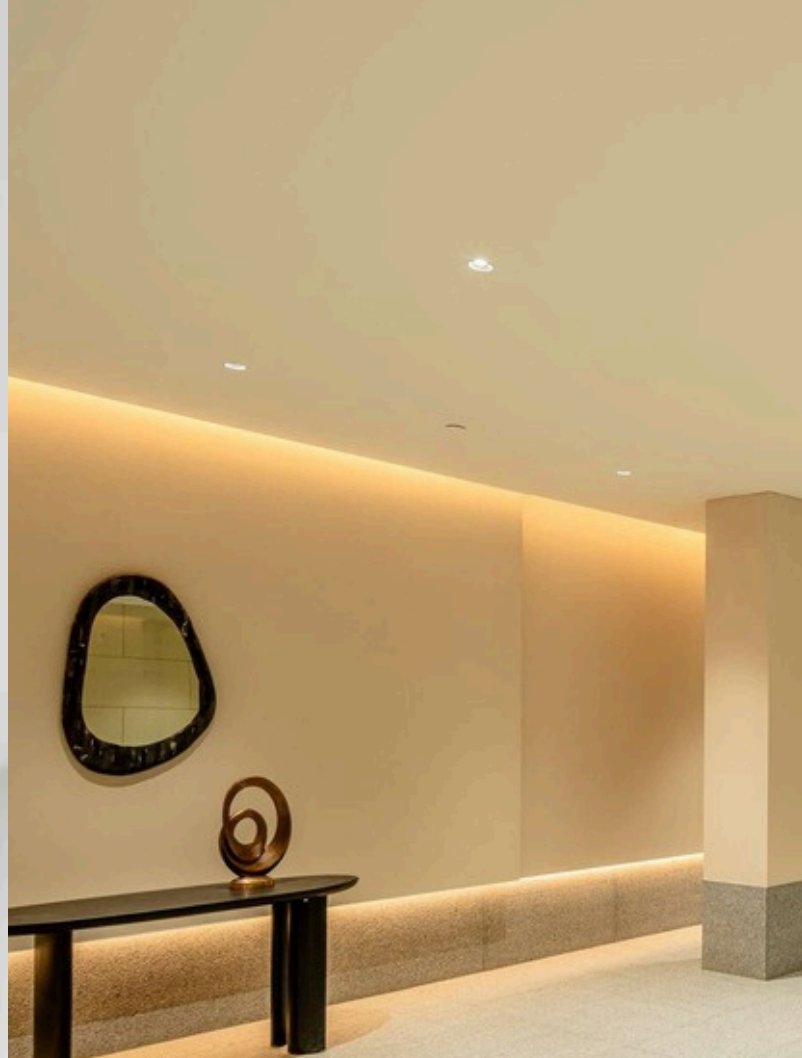

Designed to adapt. Built to perform.

Whether used as a standalone accent or arranged in rhythmic sequences, Module B Ring provides lighting that is both technically confident and visually restrained.

Chandelle™ MODULE B RING RECESSED MOUNTED DOWNLIGHT