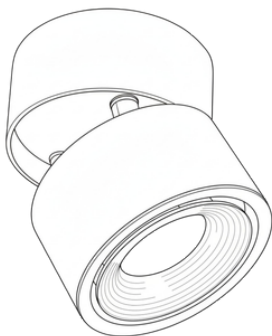

Chandelle™ SURFACE MOUNTED RING DOWNLIGHT

Power : 10W

Voltage : AC220-240V, 50/60HZ

Lumen : 80LM/W

Light Colour : COOL WHITE, DAY LIGHT, WARM WHITE

Material : ALUMINIUM

Housing Option : BLACK WITH BLACK RIM, WHITE WITH WHITE RIM, BLACK WITH GOLD RIM, WHITE WITH GOLD RIM

Dimension : 100 X 100 MM

IP Rating : IP20

✉ sales@lunebrillante.sg

☎ +6593809785

📍 531 Upper Cross Street 03-02.Hong Lim Complex, 050531 SINGAPORE

www.lunebrillante.sg