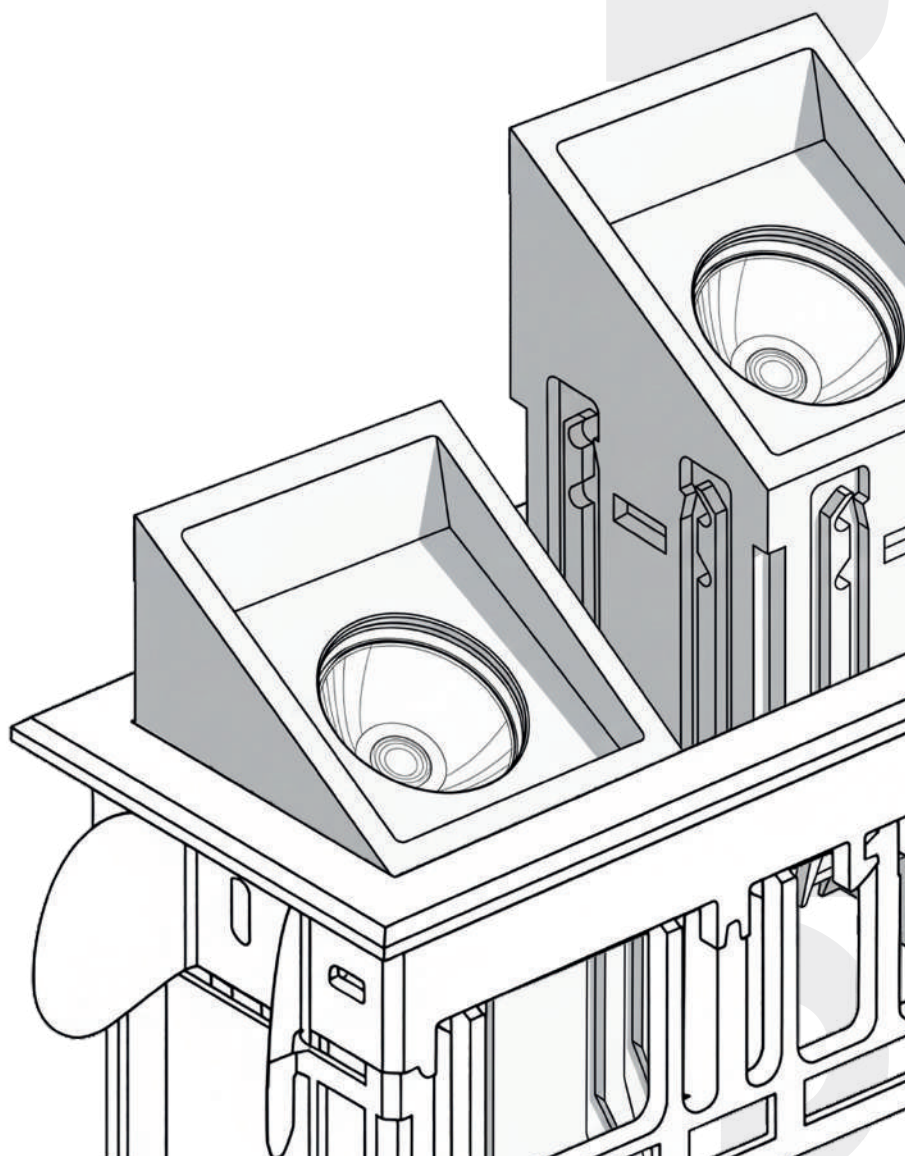

**Designed
as architecture.**

A modular recessed lighting system designed as an architectural element precise, seamless, and adaptable, integrating light naturally into space.

www.lunebrillante.sg