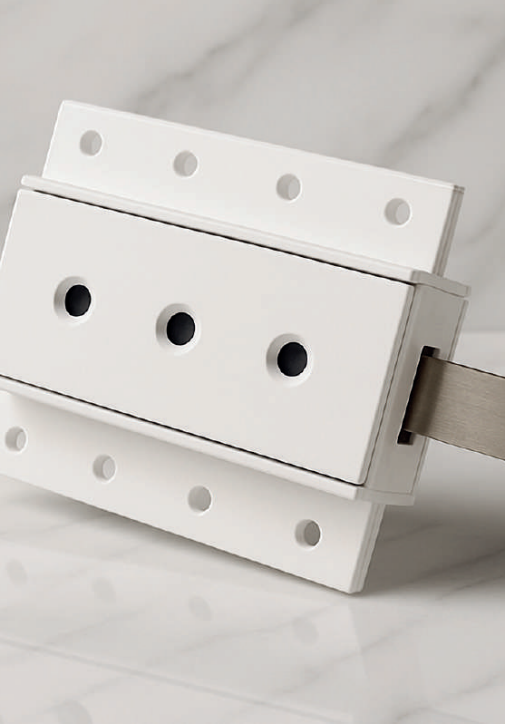

AT A GLANCE

Chandelle™

Module B Ring

Engineered comfort through
thoughtful lighting

**Timeless form.
Thoughtful light.**

The Chandelle LED Adjustable Recessed Downlight features a classic circular design with an interchangeable reflector in multiple colors for a modern touch. Made from high-quality aluminum, it ensures optimal heat dissipation for consistent performance.