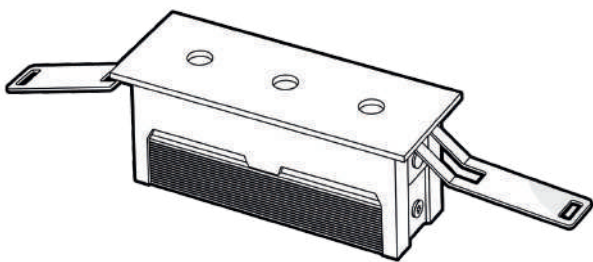

Chandelle™ LUXORA INTEGRATED TRIM VERSION

Power : 2W / Hole

Voltage : AC220 / 50Hz

Material : ALUMINIUM

Housing Option : (1/3/5 HOLE)

Colour : WHITE

Dimension : 40 x 43 x (43 / 100 / 312) MM

CCT : 2700 - 5000K

Beam Angle : 30°

AVAILABLE IN 3 SIZE OPTIONS