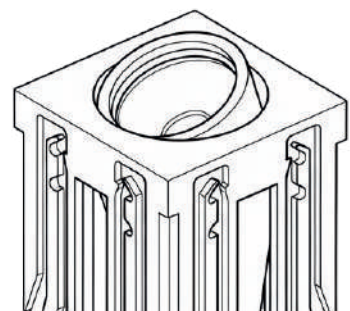

Chandelle™

Architectural Clarity at Scale

From individual spaces to entire developments, Luxe+ Lego Light delivers consistency, flexibility, and control. Designed for residential developments, show units, hospitality, and mixed-use spaces.

Chandelle™ LUXE+ LEGO MODULAR RECESSED DOWNLIGHT

Power / Voltage : 5W / 200-240V
Lumen : 450
Beam Angle : 50°
IP Rating : IP20
LED Chipset : Cree COB
CCT : Tunable 2700K-5800K
Driver : Smart 0-10V Dimmable
Material : Aluminium + PC Baffle

Product Size (in mm) :
Luxe-A : 44.3 * 44.3 * 55
Luxe-B : 44.3 * 44.3 * 80.3
Luxe-C : 44.3 * 44.3 * 119
Luxe-D : 44.3 * 44.3 * 63

Frame : 64 * 64 * 55.5
Cutout : 60 * 55 mm

✉ sales@lunebrillante.sg

☎ +6593809785

📍 531 Upper Cross Street 03-02.Hong Lim Complex, 050531 SINGAPORE

www.lunebrillante.sg