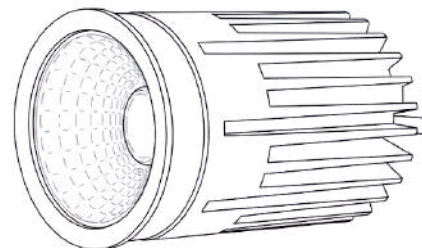

Chandelle™

Designed to adapt. Built to perform.

Whether used as a standalone accent or arranged in rhythmic sequences, Module B Ring provides lighting that is both technically confident and visually restrained.

Chandelle™ MODULE B RING RECESSED MOUNTED DOWNLIGHT

Power : 10W
Voltage : AC220-240V
Lumen : 90-110LM/W
Light Colour : Dimmable + Tunable
Beam Angle : 60°

LED Driver : RX TUYA BLUETOOTH
MESH Driver Material : ALUMINIUM
Reflector : BLACK GLOSSY | BLACK MATTE | GOLDEN | MIRROR | SILVER | WHITE
Dimension : 0.80 X 100 MM
Cutout Size : 0.85MM

REPLACEABLE COB MODULE

Power : 10W
Voltage : AC220-240V
Lumen : 90-110LM/W
LIGHT COLOUR: WARM WHITE, COOL WHITE, DAYLIGHT, TUNABLE WHITE
CCT: Dimmable + Tunable
LED Chipset: PHILIPS COB
DIMENSION: 0.50 X 71 MM
IP Rating : IP20 (Non Waterproof)