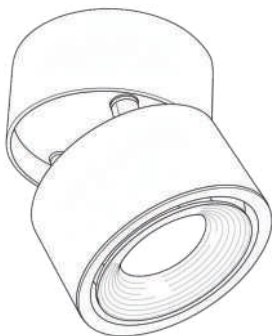

Chandelle™ SURFACE MOUNTED RING DOWNLIGHT

Power : 10W

Voltage : AC220-240V, 50/60HZ

Lumen : 80LM/W

Light Colour : COOL WHITE, DAY LIGHT, WARM WHITE

Material : ALUMINIUM

Housing Option : BLACK WITH BLACK RIM, WHITE WITH WHITE RIM, BLACK WITH GOLD RIM, WHITE WITH GOLD RIM

Dimension : 100 X 100 MM

IP Rating : IP20

✉ sales@lunebrillante.sg

☎ +6593809785

📍 531 Upper Cross Street 03-02.Hong Lim Complex, 050531 SINGAPORE

www.lunebrillante.sg