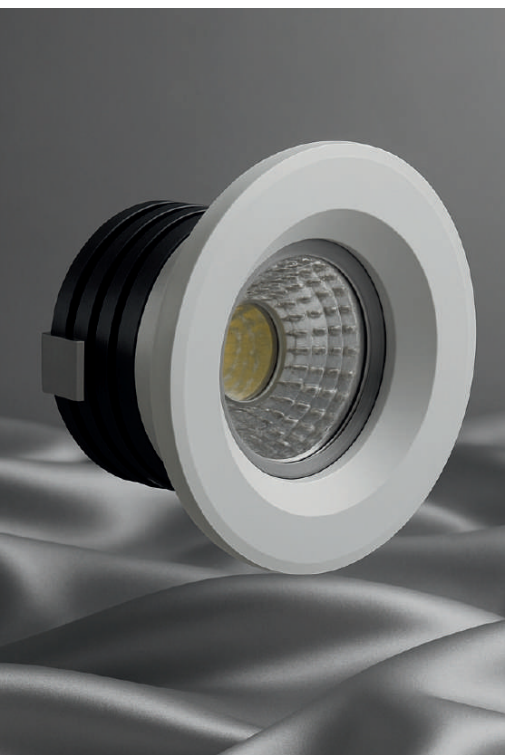

AT A GLANCE

Chandelle™

Module B Ring

Engineered comfort through
thoughtful lighting

**Timeless form.
Thoughtful light.**

The Chandelle LED Adjustable Recessed Downlight features a classic circular design with an interchangeable reflector in multiple colors for a modern touch. Made from high-quality aluminum, it ensures optimal heat dissipation for consistent performance.