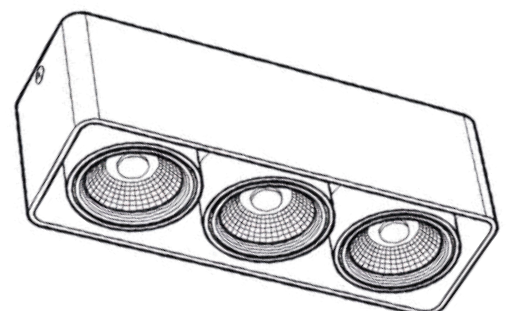

Chandelle™ MONTIR SURFACE MOUNTED DOWNLIGHT

Power : 5w, 10w, 15w
Voltage : 200-240V
Lumen : 450
Beam Angle : 30° Adjustable
IP Rating : IP20
CCT : Tunable 2700K-6500K
Driver : Smart 0-10V Dimmable

Product Size (in mm) :
Single Head : 10 * 10 * 10
Double Head : 10 * 10 * 20
Triple Head : 10 * 10 * 30

Material : Aluminium
Available Color : White, Black

✉ sales@lunebrillante.sg

☎ +6593809785

📍 531 Upper Cross Street 03-02.Hong Lim Complex, 050531 SINGAPORE

www.lunebrillante.sg