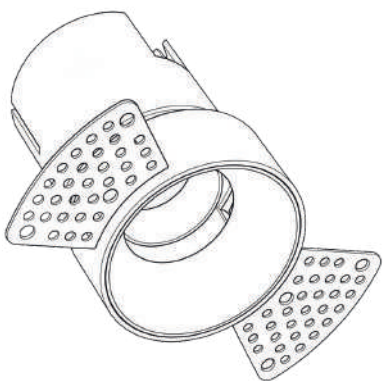

Chandelle™ RECESSED DOWNLIGHT NOVA GLIDE

Power : 8 - 24 W

Voltage : AC220 - 50Hz

Material : ALUMINIUM

Housing Option : BLACK, WHITE GLOSSY, WHITE MATTE, ROSE GOLD, AND GOLD

Dimension : 110X88 | 110X115 | 45X98 | 145X124 | 172X116 | 110X143 MM

CCT : 2700 - 5000K

Beam Angle : 15 | 24 | 36 | 55°

Cutout : 60 | 80 | 100

AVAILABLE IN 5 HOUSING COLOUR OPTIONS