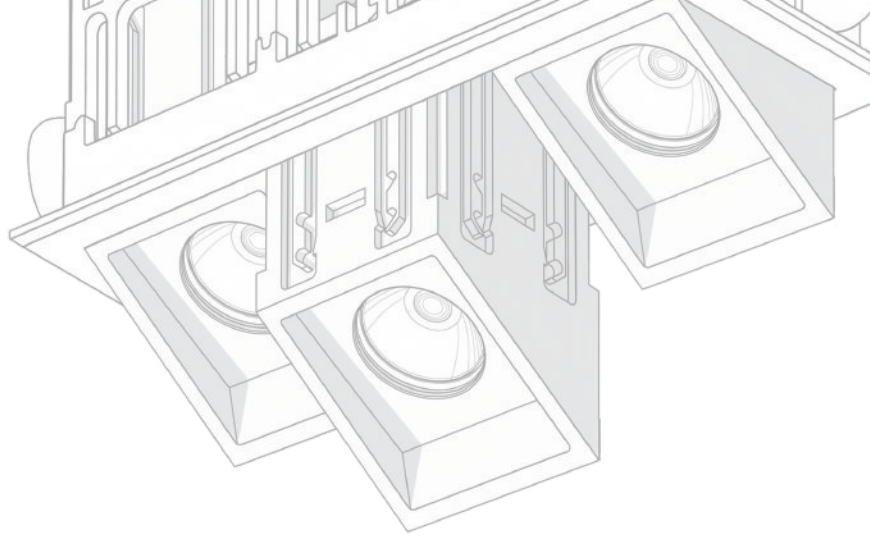

LUXE - A

Fixed Downlight
Calm. Balanced. Controlled.

Designed for uniform illumination where consistency and visual quietness are essential. Good for *General lighting, Repetitive layouts, Architectural rhythm.*