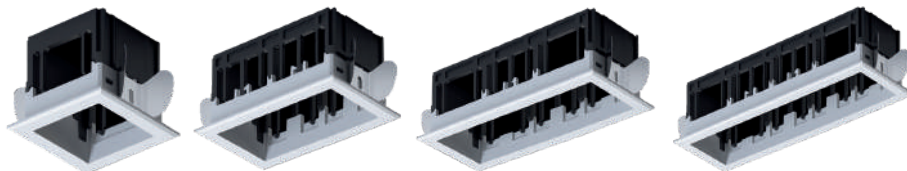

www.lunebrillante.sg