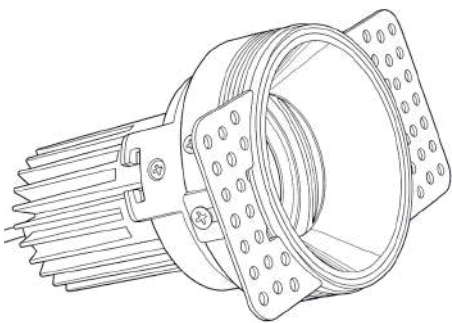

Designed to adapt. Built to perform.

Whether used as a standalone accent or arranged in rhythmic sequences, Module B Ring provides lighting that is both technically confident and visually restrained.

Chandelle™ MODULE B RING RECESSED MOUNTED DOWNLIGHT