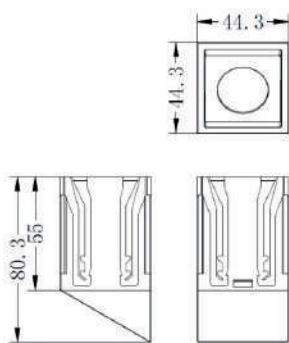

Architectural Clarity at Scale

From individual spaces to entire developments, Luxe+ Lego Light delivers consistency, flexibility, and control. Designed for residential developments, show units, hospitality, and mixed-use spaces.

Chandelle™ LUXE+ LEGO MODULAR RECESSED DOWNLIGHT

Power / Voltage : 5W / 200-240V
Lumen : 450
Beam Angle : 50°
IP Rating : IP20
LED Chipset : Cree COB
CCT : Tunable 2700K-5800K
Driver : Smart 0-10V Dimmable
Material : Aluminium + PC Baffle

Product Size (in mm) :
Luxe-A : 44.3 * 44.3 * 55
Luxe-B : 44.3 * 44.3 * 80.3
Luxe-C : 44.3 * 44.3 * 119
Luxe-D : 44.3 * 44.3 * 63

Frame : 64 * 64 * 55.5
Cutout : 60 * 55 mm

✉ sales@lunebrillante.sg

☎ +6593809785

📍 531 Upper Cross Street 03-02.Hong Lim Complex, 050531 SINGAPORE

www.lunebrillante.sg