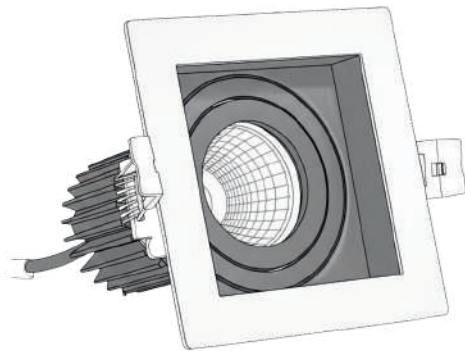

Double Head
Dimension : 185 X 100 X 100 MM
Cutout Size : 175 X 90 MM

Triple Head
Dimension : 270 X 100 X 100 MM
Cutout Size : 260 X 90 MM

REPLACEABLE COB MODULE

Power : 10W
Voltage : AC220-240V
Lumen : 90-110LM/W
LIGHT COLOUR: WARM WHITE, COOL WHITE, DAYLIGHT,
TUNABLE WHITE
CCT: Dimmable + Tunable
LED Chipset: PHILIPS COB
DIMENSION: 0.50 X 71 MM
IP Rating : IP20 (Non Waterproof)