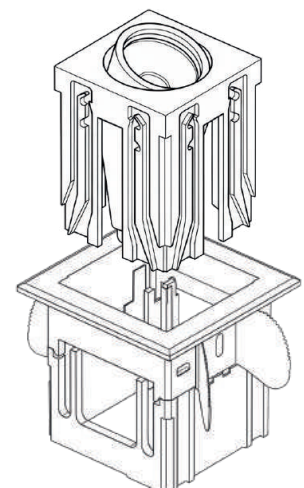

LUXE - A

Fixed Downlight
Calm. Balanced. Controlled.

Designed for uniform illumination where consistency and visual quietness are essential. Good for *General lighting, Repetitive layouts, Architectural rhythm.*

LUXE - C

Adjustable Spotlight Module
Flexible. Focused. Purposeful.

Allows light to be directed precisely without disrupting the ceiling language. Good for *Feature walls, Art Objects, Adjustable emphasis*

LUXE - B

Fixed Directional Downlight
Defined. Intentional. Architectural.

Shapes light with precision while maintaining a disciplined ceiling expression. Good for *Accents, Spatial definition, Visual hierarchy*

LUXE - D

Soft Lens Module
Gentle. Diffused. Atmospheric.

Creates a softer light presence for spaces that require visual comfort and restraint. Good for *Ambient layers, Circulation areas, Calm environments.*

Not a Fixture, But as System.

LUXE+ Lego Light is a modular recessed lighting system designed to work with architecture, not against it.

Interchangeable modules.
Consistent ceiling language.
Freedom to adapt as design evolves.

Lighting becomes part of the ceiling composition,
not an afterthought.