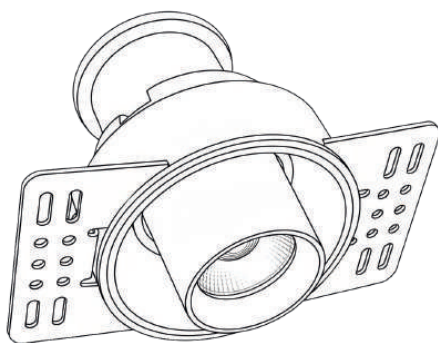

Beam Angle : 30°

AVAILABLE IN 3 SIZE OPTIONS

www.lunebrillante.sg

Chandelle™

Mini Telescopic

Precision that moves discreetly.

**Designed to extend.
Built to focus.**

Mini Telescopic Light is an advanced architectural downlight designed for precision and flexibility. Its retractable cylindrical body allows directional illumination while maintaining a clean, discreet ceiling appearance.

www.lunebrillante.sg

+

lunebrillante

Chandelle™

Adjustable depth. Architectural clarity.

Designed to deliver focused illumination with visual restraint, Mini Telescopic Light extends smoothly from the ceiling to direct light where needed then retracts seamlessly back into place.