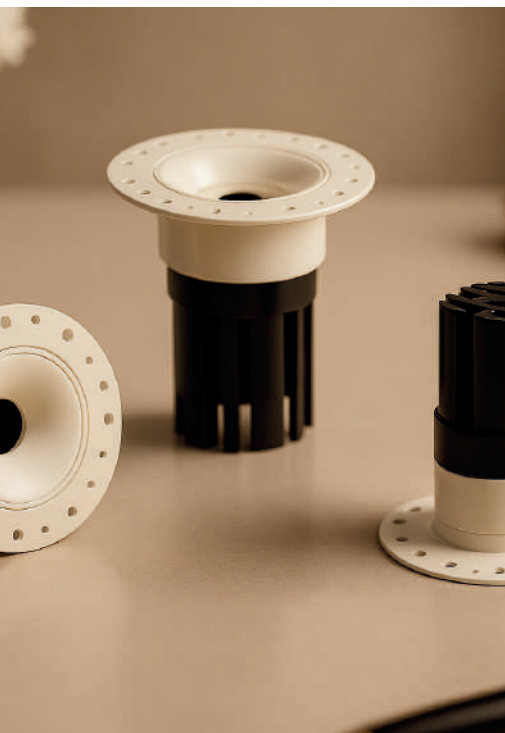

AT A GLANCE

Chandelle™

Module B Ring

Engineered comfort through
thoughtful lighting

**Timeless form.
Thoughtful light.**

The Chandelle LED Adjustable Recessed Downlight features a classic circular design with an interchangeable reflector in multiple colors for a modern touch. Made from high-quality aluminum, it ensures optimal heat dissipation for consistent performance.