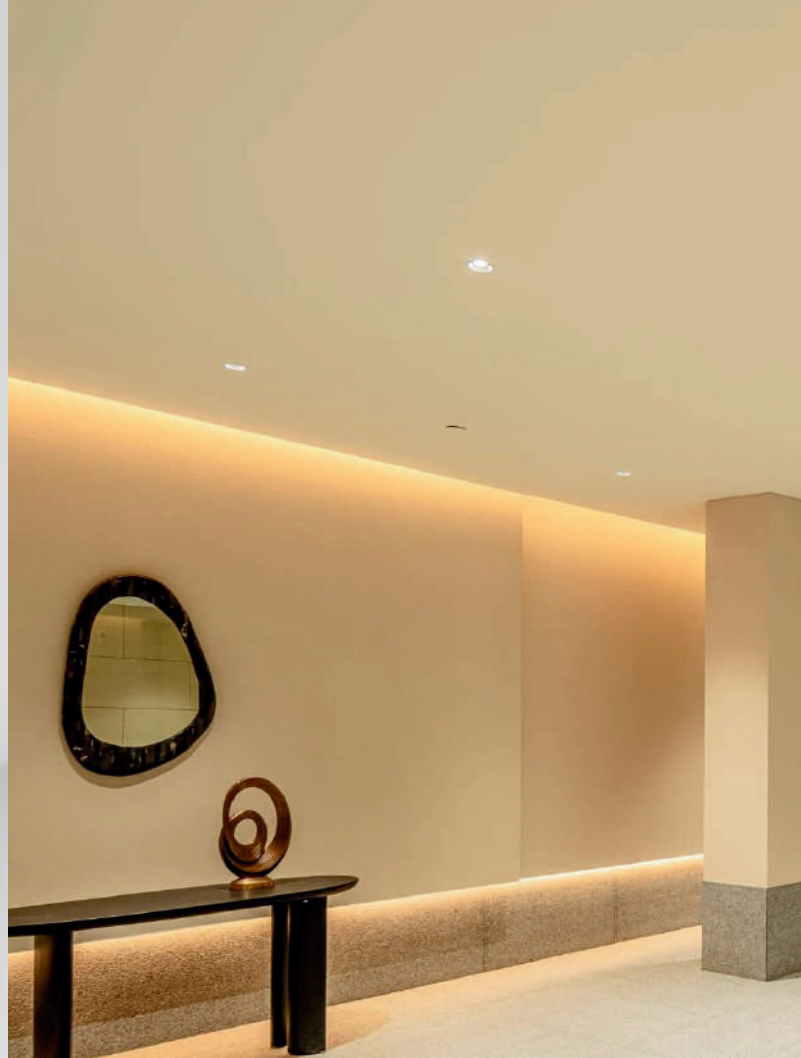

Designed to adapt. Built to perform.

Whether used as a standalone accent or arranged in rhythmic sequences, Module B Ring provides lighting that is both technically confident and visually restrained.

Chandelle™ MODULE B RING RECESSED MOUNTED DOWNLIGHT