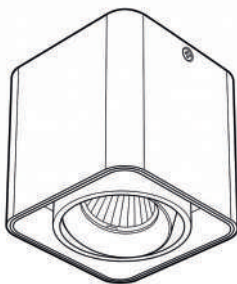

Chandelle™ MONTIR SURFACE MOUNTED DOWNLIGHT

Power : 5w, 10w, 15w
Voltage : 200-240V
Lumen : 450
Beam Angle : 30° Adjustable
IP Rating : IP20
CCT : Tunable 2700K-6500K
Driver : Smart 0-10V Dimmable

Product Size (in mm) :
Single Head : 10 * 10 * 10
Double Head : 10 * 10 * 20
Triple Head : 10 * 10 * 30