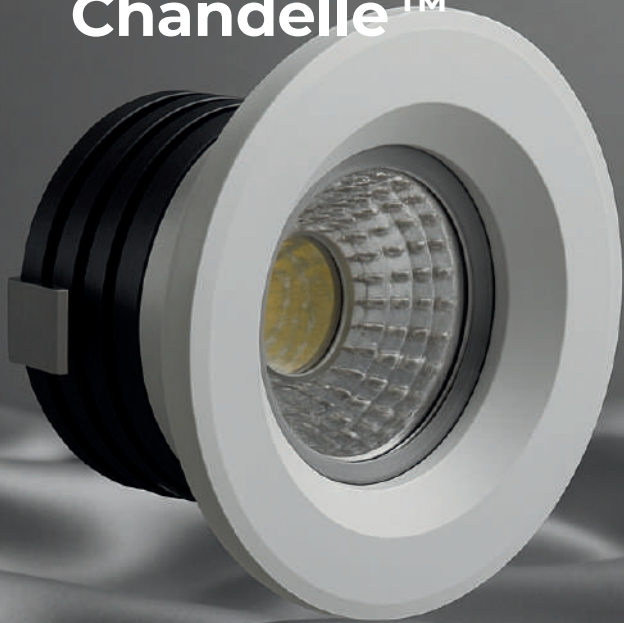

Chandelle™

Designed to blend. Built to shine.

With a sleek recessed profile, Lume Élite Light blends naturally into different ceiling designs and colour palettes. Its versatile design makes it an ideal lighting solution for contemporary spaces seeking clarity and balance.