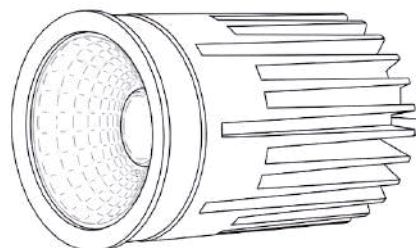

Double Head
Dimension : 185 X 100 X 100 MM
Cutout Size : 175 X 90 MM

Triple Head
Dimension : 270 X 100 X 100 MM
Cutout Size : 260 X 90 MM

REPLACEABLE COB MODULE

Power : 10W
Voltage : AC220-240V
Lumen : 90-110LM/W
LIGHT COLOUR: WARM WHITE, COOL WHITE, DAYLIGHT,
TUNABLE WHITE
CCT: Dimmable + Tunable
LED Chipset: PHILIPS COB
DIMENSION: 0.50 X 71 MM
IP Rating : IP20 (Non Waterproof)