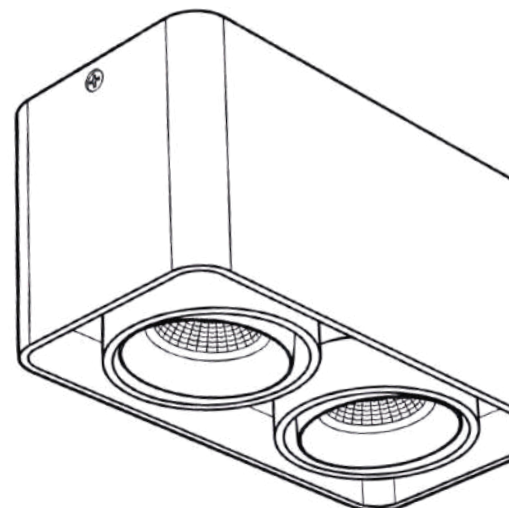

Architectural Form, Honest Geometry

Montir is shaped as a solid rectilinear volume, intentional, calm, and uncompromising. Its form integrates seamlessly into contemporary interiors, from refined residential spaces to commercial and hospitality environments.

The recessed optics within the block housing create visual depth while ensuring excellent glare control, allowing the light to remain the focus, not the fixture.