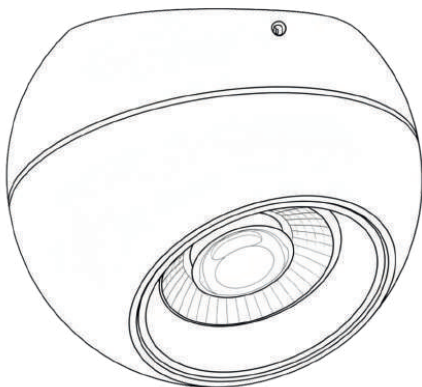

Chandelle™ SURFACE MOUNTED EYEBALL

Power : 12 W (Triac Dimming)

Voltage : AC100-240V

Lumens : 900LM

Light Colour : Warm White

Beam Angle : 38

Material : Aluminium

Dimension : 110 X 82.5 MM