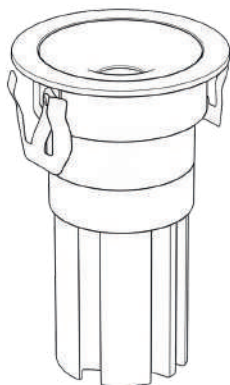

Subtle presence. Distinctive light.

With a sleek, recessed profile, Velar Glow Light blends seamlessly into ceilings, providing controlled illumination that highlights specific areas without disrupting the overall architectural language.