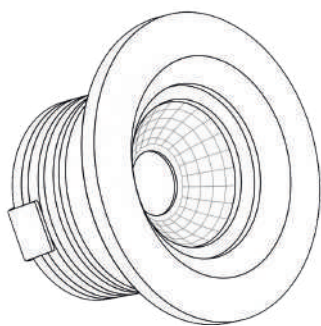

Chandelle™ RECESSED DOWNLIGHT LUME ELITE

Power : 3W

Voltage : AC220 / 50Hz

Material : ALUMINIUM

Housing Option : BLACK, WHITE, SILVER, AND GOLD

Dimension : 38 X 31 MM

CCT : 2700 - 5000K

Beam Angle : 24°

AVAILABLE IN 4 HOUSING COLOUR OPTIONS

www.lunebrillante.sg