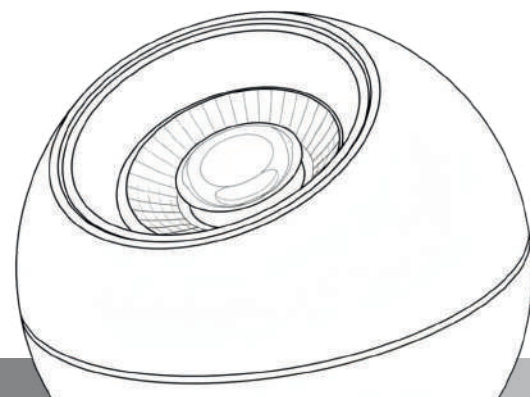

Chandelle™ SURFACE MOUNTED EYEBALL

Power : 12 W (Triac Dimming)

Voltage : AC100-240V

Lumens : 900LM

Light Colour : Warm White

Beam Angle : 38

Material : Aluminium

Dimension : 110 X 82.5 MM

✉ sales@lunebrillante.sg

☎ +6593809785

📍 531 Upper Cross Street 03-02.Hong Lim Complex, 050531 SINGAPORE

www.lunebrillante.sg