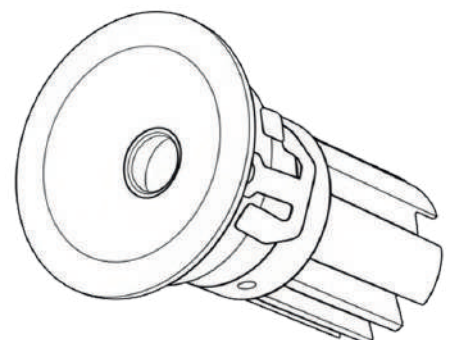

Chandelle™ RECESSED DOWNLIGHT VELAR GLOW

Power : 5 / 9 / 12 W

Voltage : AC220 / 50 Hz

Lumen : 80LM/W

Material : ALUMINIUM

Housing Option : WHITE

Dimension : 43x72 / 53x84 / 63x89 MM

CCT : 2700-5000K

Beam Angle : Adjustable Beam Angle 5° - 50°

✉ sales@lunebrillante.sg

☎ +6593809785

📍 531 Upper Cross Street 03-02. Hong Lim Complex, 050531 SINGAPORE

www.lunebrillante.sg