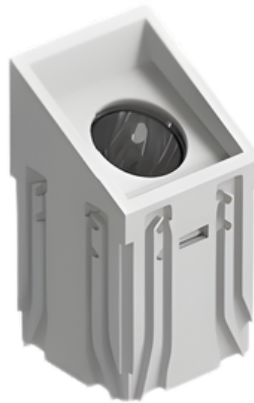

Chandelle™

LUXE+ **Lego Light**

Modular Recessed Lighting System
40mm High Brightness

**Designed
as architecture.**

A modular recessed lighting system defined by precision, seamless integration, and adaptability.

LUXE - C

Adjustable Spotlight Module
Flexible. Focused. Purposeful.

Allows light to be directed precisely without disrupting the ceiling language. Good for *feature walls, art objects, adjustable emphasis*

LUXE - B

Fixed Directional Downlight
Defined. Intentional. Architectural.

Shapes light with precision while maintaining a disciplined ceiling expression. Good for *accents, spatial definition, visual hierarchy*