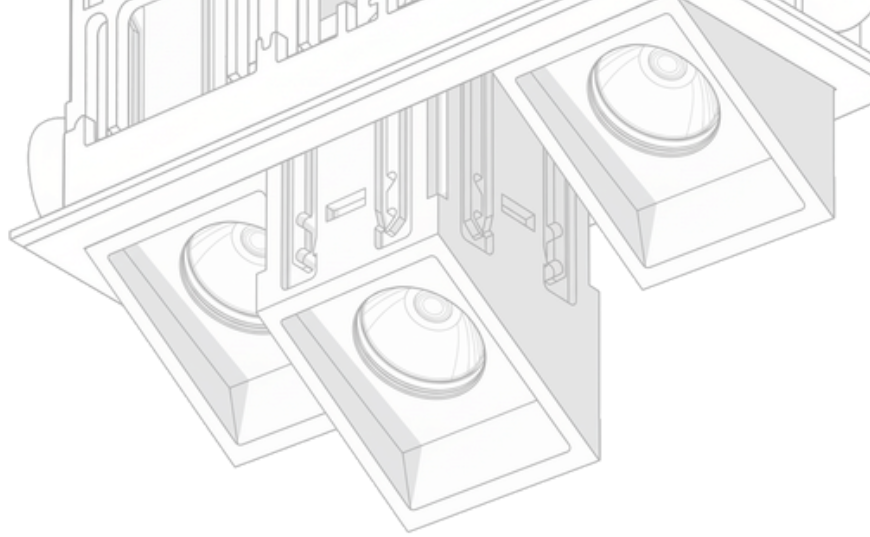

LUXE - A

Fixed Downlight
Calm. Balanced. Controlled.

Designed for uniform illumination where consistency and visual discretion are essential. Ideal for general lighting, repetitive layouts, and architectural rhythm.