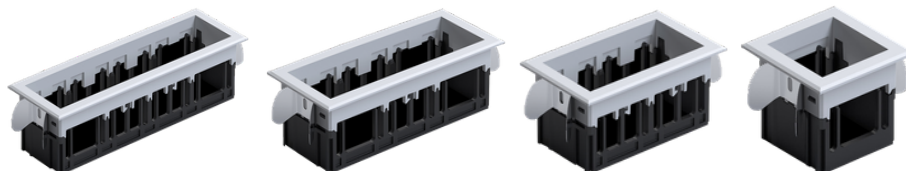

www.lunebrillante.sg