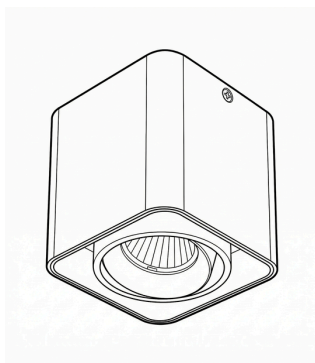

Chandelle™ MONTIR SURFACE MOUNTED DOWNLIGHT

Power : 5w, 10w, 15w
Voltage : 200-240V
Lumen : 450
Beam Angle : 30° Adjustable
IP Rating : IP20
CCT : Tunable 2700K-6500K
Driver : Smart 0-10V Dimmable

Product Size (in mm) :
Single Head : 10 * 10 * 10
Double Head : 10 * 10 * 20
Triple Head : 10 * 10 * 30