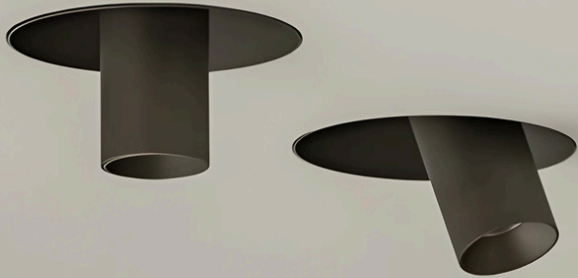

Chandelle™