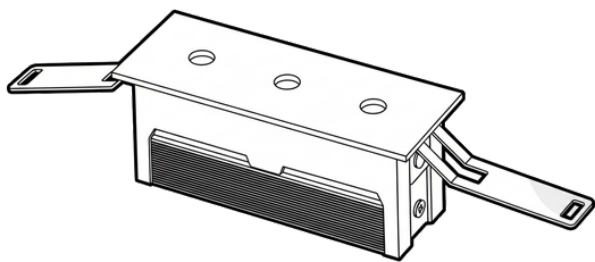

Chandelle™ LUXORA INTEGRATED TRIM VERSION

Power : 2W / Hole

Voltage : AC220 / 50Hz

Material : ALUMINIUM

Housing Option : (1/3/5 HOLE)

Colour : WHITE

Dimension : 40 x 43 x (43 / 100 / 312) MM

CCT : 2700 - 5000K

Beam Angle : 30°

AVAILABLE IN 3 SIZE OPTIONS