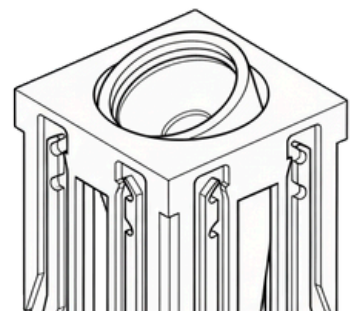

Chandelle™

Architectural Clarity at Scale

From individual spaces to entire developments, Luxe+ Lego Light delivers consistency, flexibility, and control. Designed for residential developments, show units, hospitality, and mixed-use spaces.

Chandelle™ LUXE+ LEGO MODULAR RECESSED DOWNLIGHT

Power / Voltage : 5W / 200-240V
Lumen : 450
Beam Angle : 50°
IP Rating : IP20
LED Chipset : Cree COB
CCT : Tunable 2700K-5800K
Driver : Smart 0-10V Dimmable
Material : Aluminium + PC Baffle

Product Size (in mm) :
Luxe-A : 44.3 * 44.3 * 55
Luxe-B : 44.3 * 44.3 * 80.3
Luxe-C : 44.3 * 44.3 * 119
Luxe-D : 44.3 * 44.3 * 63

Frame : 64 * 64 * 55.5
Cutout : 60 * 55 mm

✉ sales@lunebrillante.sg

☎ +6593809785

📍 531 Upper Cross Street 03-02.Hong Lim Complex, 050531 SINGAPORE

www.lunebrillante.sg