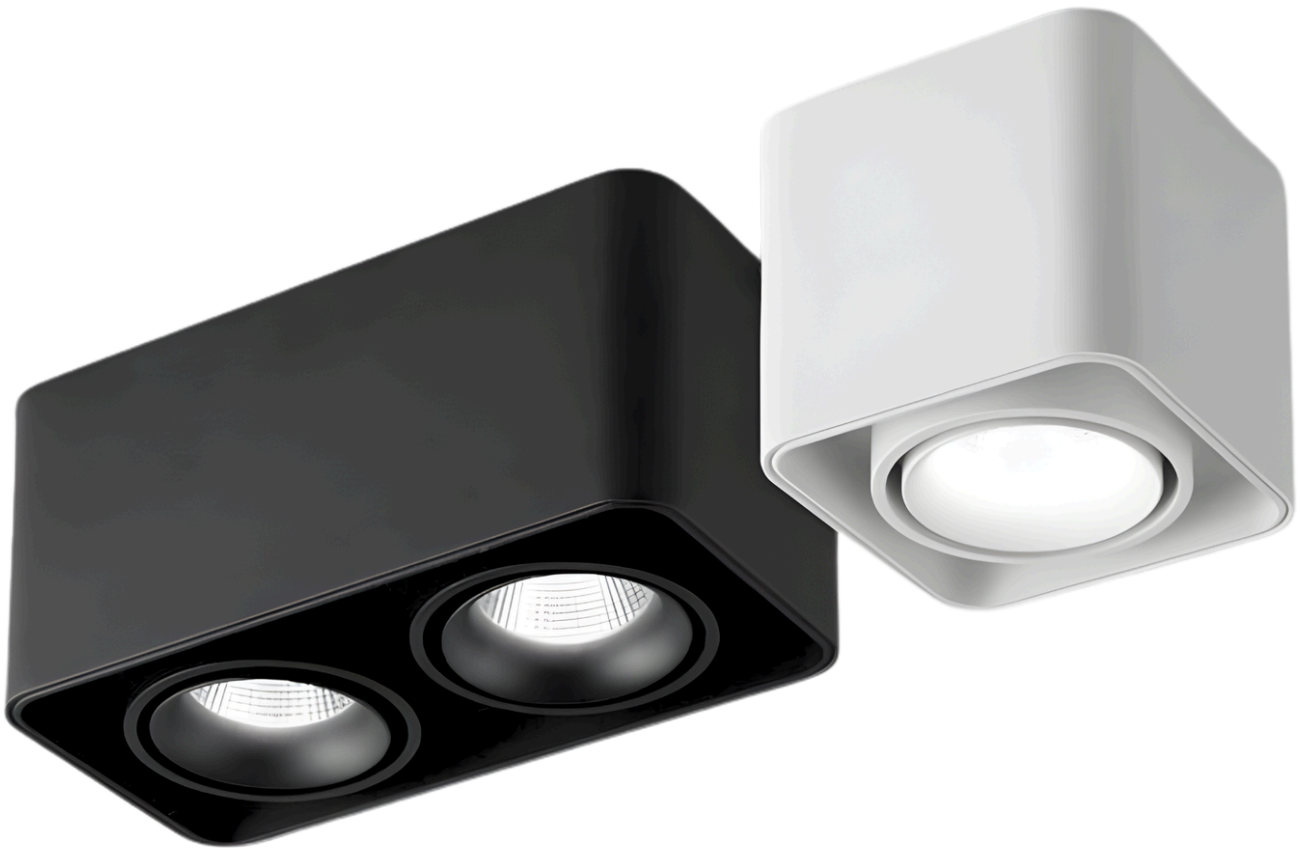

High-Precision Lighting System

Single or multi-slot configurations allow linear or clustered layouts, aligned to architectural rhythm.