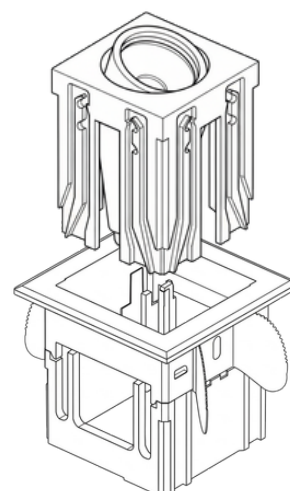

LUXE - A

Fixed Downlight
Calm. Balanced. Controlled.

Designed for uniform illumination where consistency and visual quietness are essential. Good for *General lighting, Repetitive layouts, Architectural rhythm.*

LUXE - C

Adjustable Spotlight Module
Flexible. Focused. Purposeful.

Allows light to be directed precisely without disrupting the ceiling language. Good for *Feature walls, Art Objects, Adjustable emphasis*

LUXE - B

Fixed Directional Downlight
Defined. Intentional. Architectural.

Shapes light with precision while maintaining a disciplined ceiling expression. Good for *Accents, Spatial definition, Visual hierarchy*

LUXE - D

Soft Lens Module
Gentle. Diffused. Atmospheric.

Creates a softer light presence for spaces that require visual comfort and restraint. Good for *Ambient layers, Circulation areas, Calm environments.*

Not a Fixture, But as System.

LUXE+ Lego Light is a modular recessed lighting system designed to work with architecture, not against it.

Interchangeable modules.
Consistent ceiling language.
Freedom to adapt as design evolves.

Lighting becomes part of the ceiling composition,
not an afterthought.