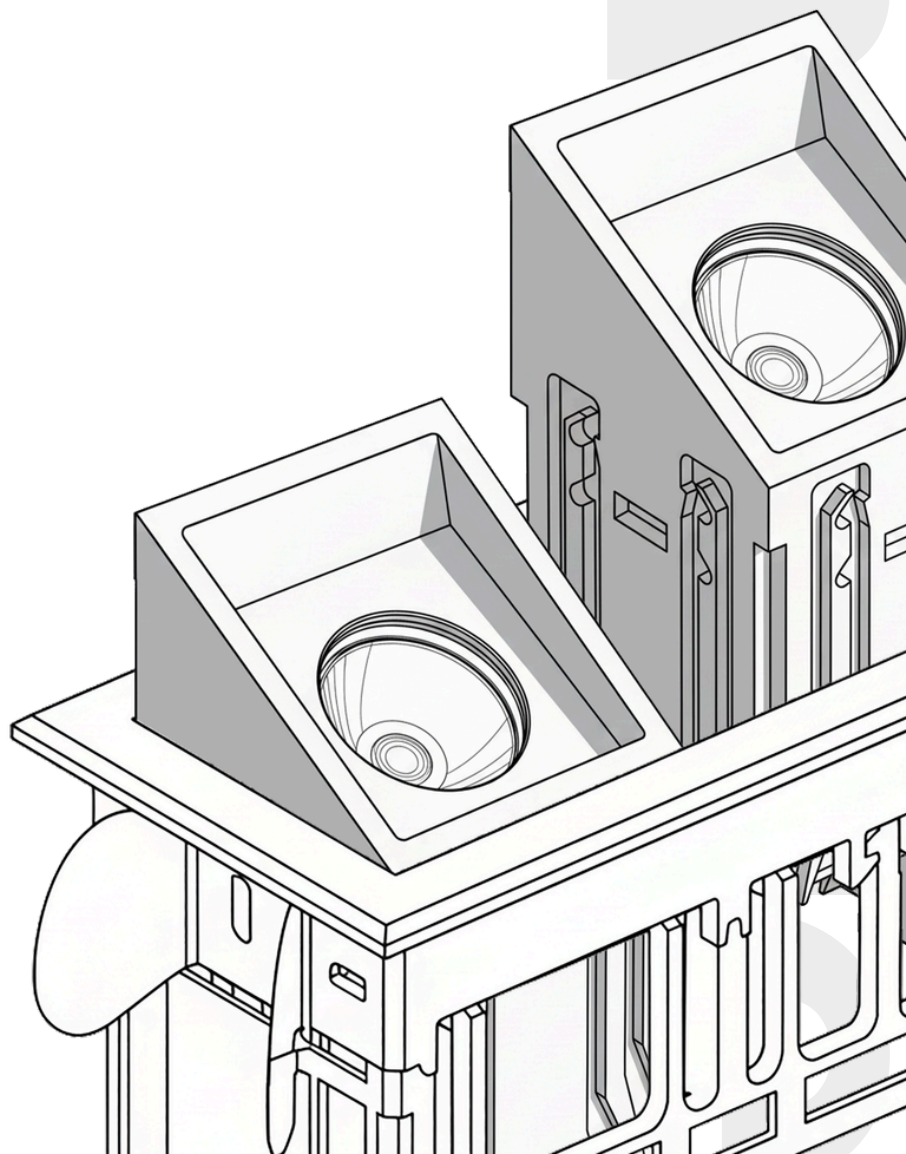

Designed as architecture.

A modular recessed lighting system designed as an architectural element precise, seamless, and adaptable, integrating light naturally into space.

www.lunebrillante.sg