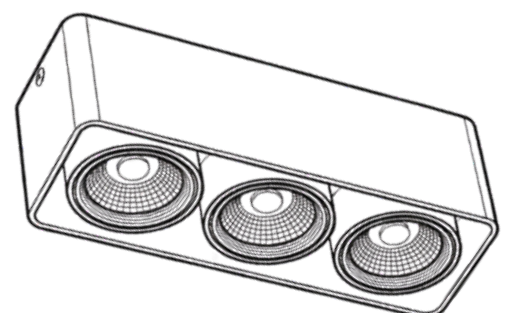

www.lunebrillante.sg