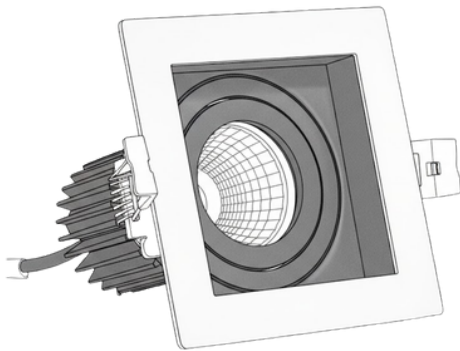

Double Head
Dimension : 185 X 100 X 100 MM
Cutout Size : 175 X 90 MM

Triple Head
Dimension : 270 X 100 X 100 MM
Cutout Size : 260 X 90 MM

REPLACEABLE COB MODULE

Power : 10W
Voltage : AC220-240V
Lumen : 90-110LM/W
LIGHT COLOUR: WARM WHITE, COOL WHITE, DAYLIGHT,
TUNABLE WHITE
CCT: Dimmable + Tunable
LED Chipset: PHILIPS COB
Dimension: 0.50 X 71 MM
IP Rating : IP20 (Non Waterproof)