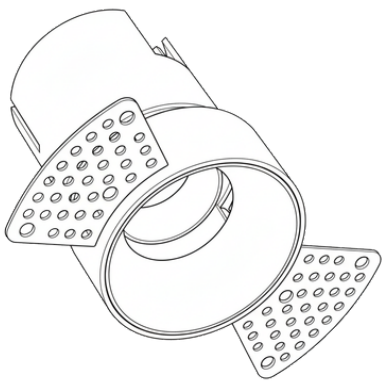

Chandelle™ RECESSED DOWNLIGHT NOVA GLIDE

Power : 8 - 24 W

Voltage : AC220 - 50Hz

Material : ALUMINIUM

Housing Option : BLACK, WHITE GLOSSY, WHITE MATTE, ROSE GOLD, AND GOLD

Dimension : 110X88 | 110X115 | 45X98 | 145X124 | 172X116 | 110X143 MM

CCT : 2700 - 5000K

Beam Angle : 15 | 24 | 36 | 55°

Cutout : 60 | 80 | 100

AVAILABLE IN 5 HOUSING COLOUR OPTIONS

www.lunebrillante.sg