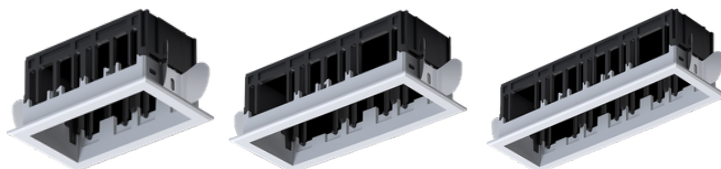

Product Size (in mm) :

External

Double Head : 108 * 63 * 55

Triple Head : 152 * 63 * 55

Quad : 196 * 63 * 55

Internal

Double Head : 90 * 45 * 55

Triple Head : 134 * 45 * 55

Quad : 178 * 45 * 55

AVAILABLE IN 2-4 SLOT OPTIONS

Chandelle™

Architectural Clarity at Scale

From individual spaces to entire developments, Luxe+ Lego Light delivers consistency, flexibility, and control. Designed for residential developments, show units, hospitality, and mixed-use spaces.