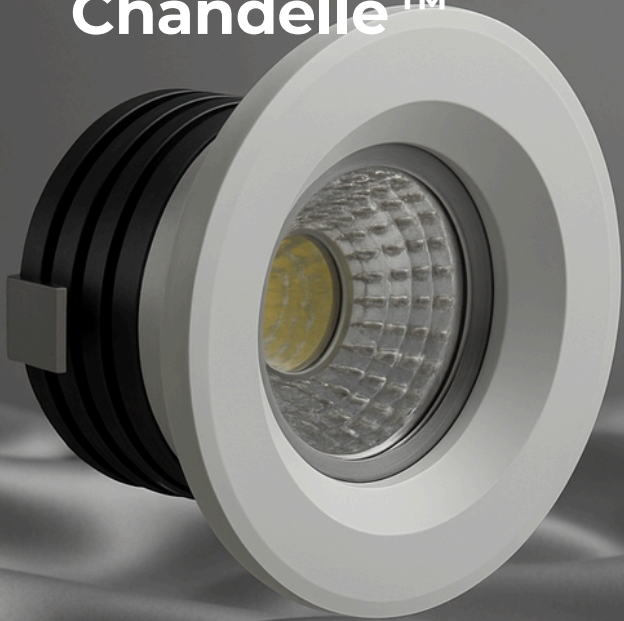

Chandelle™

Designed to blend. Built to shine.

With a sleek recessed profile, Lume Élite Light blends naturally into different ceiling designs and colour palettes. Its versatile design makes it an ideal lighting solution for contemporary spaces seeking clarity and balance.