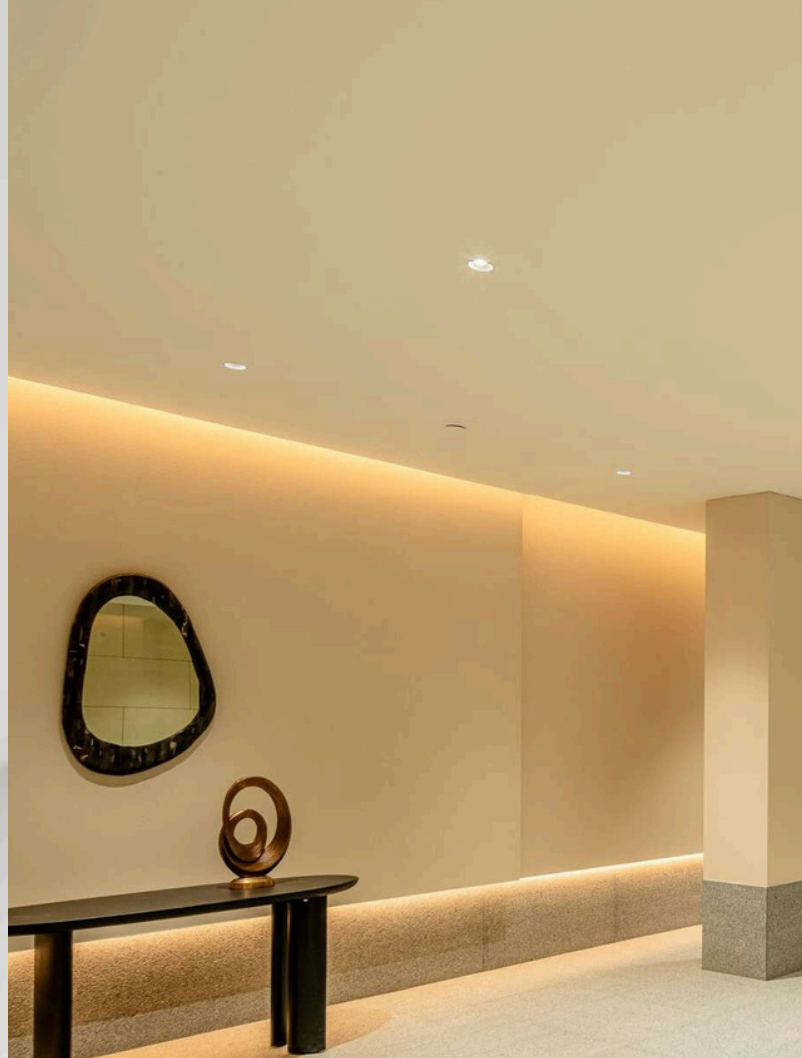

Chandelle™