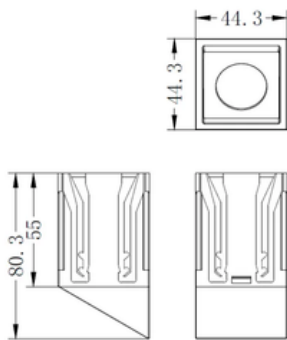

Chandelle™ LUXE+ LEGO MODULAR RECESSED DOWNLIGHT

Power / Voltage : 5W / 200-240V
Lumen : 450
Beam Angle : 50°
IP Rating : IP20
LED Chipset : Cree COB
CCT : Tunable 2700K-5800K
Driver : Smart 0-10V Dimmable
Material : Aluminium + PC Baffle

Product Size (in mm) :
Luxe-A : 44.3 * 44.3 * 55
Luxe-B : 44.3 * 44.3 * 80.3
Luxe-C : 44.3 * 44.3 * 119
Luxe-D : 44.3 * 44.3 * 63

Frame : 64 * 64 * 55.5
Cutout : 60 * 55 mm

✉ sales@lunebrillante.sg

☎ +6593809785

📍 531 Upper Cross Street 03-02.Hong Lim Complex, 050531 SINGAPORE

www.lunebrillante.sg