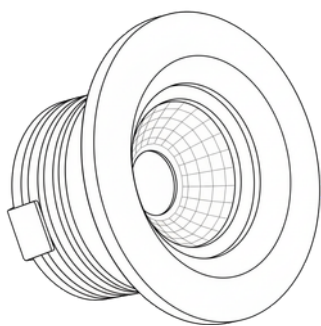

Chandelle™ RECESSED DOWNLIGHT LUME ELITE

Power : 3W

Voltage : AC220 / 50Hz

Material : ALUMINIUM

Housing Option : BLACK, WHITE, SILVER, AND GOLD

Dimension : 38 X 31 MM

CCT : 2700 - 5000K

Beam Angle : 24°

AVAILABLE IN 4 HOUSING COLOUR OPTIONS

www.lunebrillante.sg