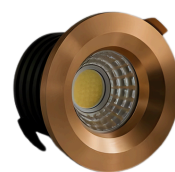

GOLD

www.lunebrillante.sg