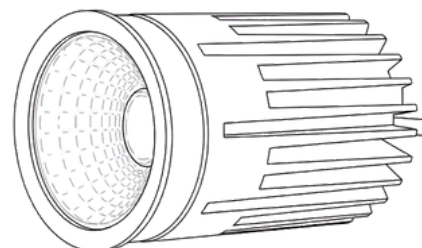

Chandelle™

Designed to adapt. Built to perform.

Whether used as a standalone accent or arranged in rhythmic sequences, Module B Ring provides lighting that is both technically confident and visually restrained.

Chandelle™ MODULE B RING RECESSED MOUNTED DOWNLIGHT

Power : 10W
Voltage : AC220-240V
Lumen : 90-110LM/W
Light Colour : Dimmable + Tunable
Beam Angle : 60°

LED Driver : RX TUYA BLUETOOTH
MESH Driver Material : ALUMINIUM
Reflector : BLACK GLOSSY | BLACK MATTE | GOLDEN | MIRROR | SILVER | WHITE
Dimension : 0.80 X 100 MM
Cutout Size : 0.85MM

REPLACEABLE COB MODULE

Power : 10W
Voltage : AC220-240V
Lumen : 90-110LM/W
LIGHT COLOUR: WARM WHITE, COOL WHITE, DAYLIGHT, TUNABLE WHITE
CCT: Dimmable + Tunable
LED Chipset: PHILIPS COB
DIMENSION: 0.50 X 71 MM
IP Rating : IP20 (Non Waterproof)