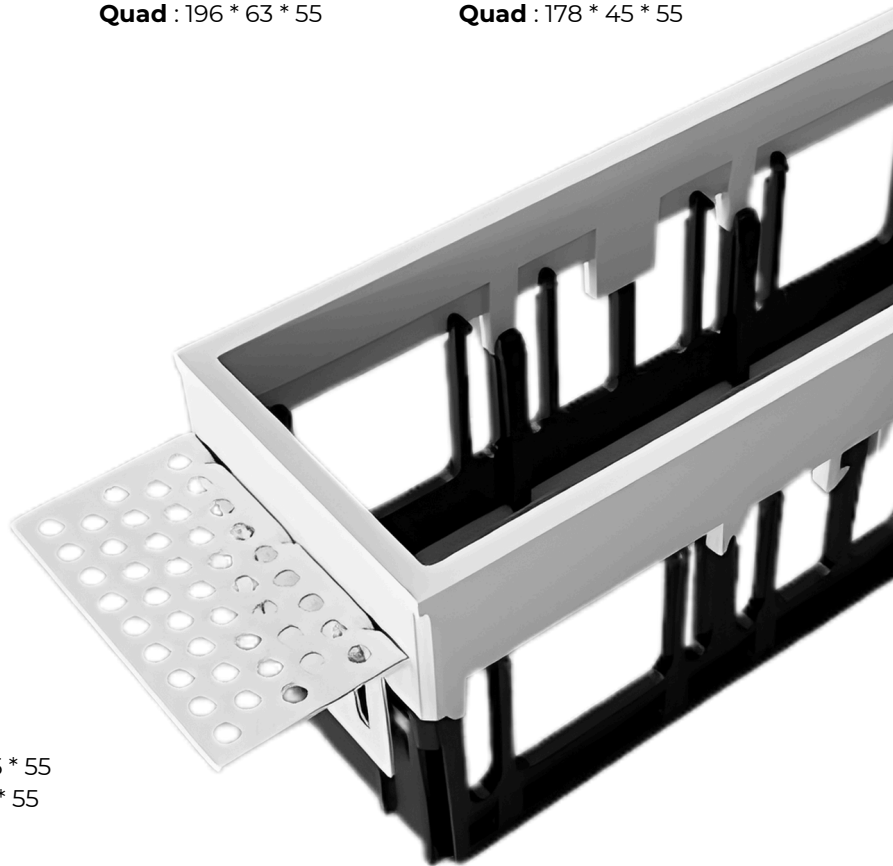

Product Size (in mm) :

External

Double Head : 108 * 63 * 55

Triple Head : 152 * 63 * 55

Quad : 196 * 63 * 55

Internal

Double Head : 90 * 45 * 55

Triple Head : 134 * 45 * 55

Quad : 178 * 45 * 55