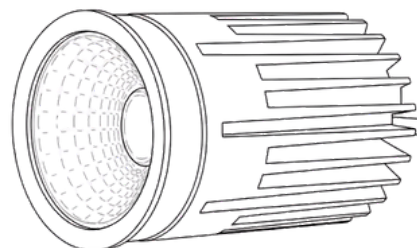

Double Head
Dimension : 185 X 100 X 100 MM
Cutout Size : 175 X 90 MM

Triple Head
Dimension : 270 X 100 X 100 MM
Cutout Size : 260 X 90 MM

REPLACEABLE COB MODULE

Power : 10W
Voltage : AC220-240V
Lumen : 90-110LM/W
LIGHT COLOUR: WARM WHITE, COOL WHITE, DAYLIGHT,
TUNABLE WHITE
CCT: Dimmable + Tunable
LED Chipset: PHILIPS COB
Dimension: 0.50 X 71 MM
IP Rating : IP20 (Non Waterproof)