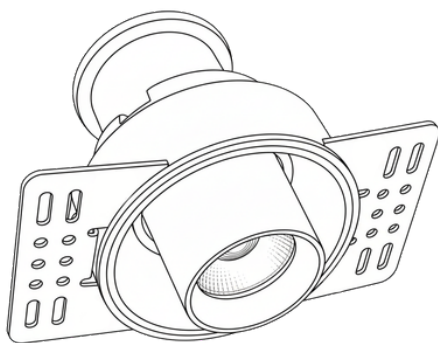

Beam Angle : 30°

AVAILABLE IN 3 SIZE OPTIONS

www.lunebrillante.sg

Chandelle™

Mini Telescopic

Precision that moves discreetly.

**Designed to extend.
Built to focus.**

Mini Telescopic Light is an advanced architectural downlight designed for precision and flexibility. Its retractable cylindrical body allows directional illumination while maintaining a clean, discreet ceiling appearance.

www.lunebrillante.sg

+

lunebrillante

Chandelle™

Adjustable depth. Architectural clarity.

Designed to deliver focused illumination with visual restraint, Mini Telescopic Light extends smoothly from the ceiling to direct light where needed then retracts seamlessly back into place.