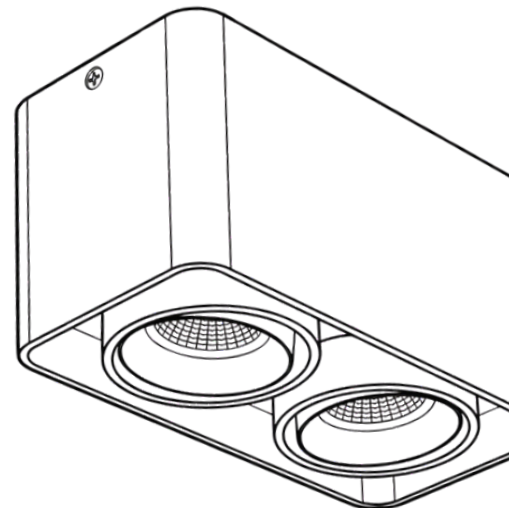

Architectural Form, Honest Geometry

Montir is shaped as a solid rectilinear volume, intentional, calm, and uncompromising. Its form integrates seamlessly into contemporary interiors, from refined residential spaces to commercial and hospitality environments.

The recessed optics within the block housing create visual depth while ensuring excellent glare control, allowing the light to remain the focus, not the fixture.