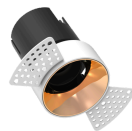

CCT : 2700 - 5000K

Beam Angle : 15 | 24 | 36 | 55°

Cutout : 60 | 80 | 100

AVAILABLE IN 5 HOUSING COLOUR OPTIONS

WHITE MATTE

WHITE GLOSSY

ROSE GOLD

GOLD