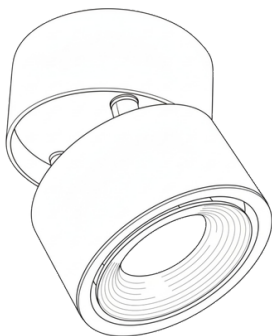

Chandelle™ SURFACE MOUNTED RING DOWNLIGHT

Power : 10W

Voltage : AC220-240V, 50/60HZ

Lumen : 80LM/W

Light Colour : COOL WHITE, DAY LIGHT, WARM WHITE

Material : ALUMINIUM

Housing Option : BLACK WITH BLACK RIM, WHITE WITH WHITE RIM, BLACK WITH GOLD RIM, WHITE WITH GOLD RIM

Dimension : 100 X 100 MM

IP Rating : IP20

✉ sales@lunebrillante.sg

☎ +6593809785

📍 531 Upper Cross Street 03-02.Hong Lim Complex, 050531 SINGAPORE

www.lunebrillante.sg