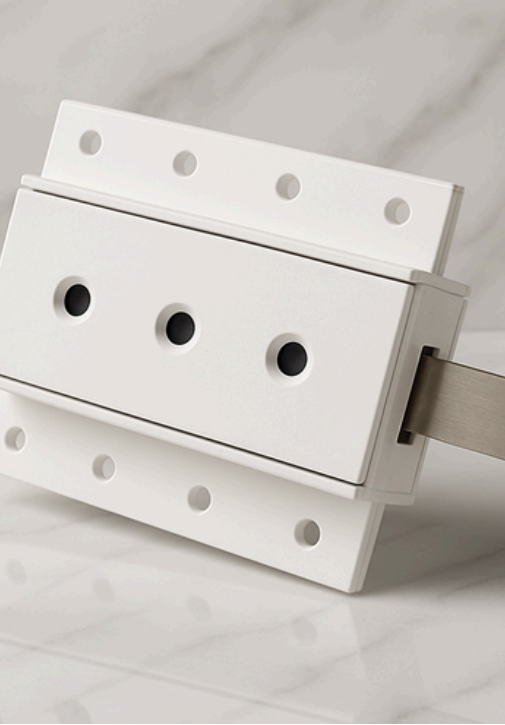

AT A GLANCE

Chandelle™

Module B Ring

Engineered comfort through
thoughtful lighting

**Timeless form.
Thoughtful light.**

The Chandelle LED Adjustable Recessed Downlight features a classic circular design with an interchangeable reflector in multiple colors for a modern touch. Made from high-quality aluminum, it ensures optimal heat dissipation for consistent performance.