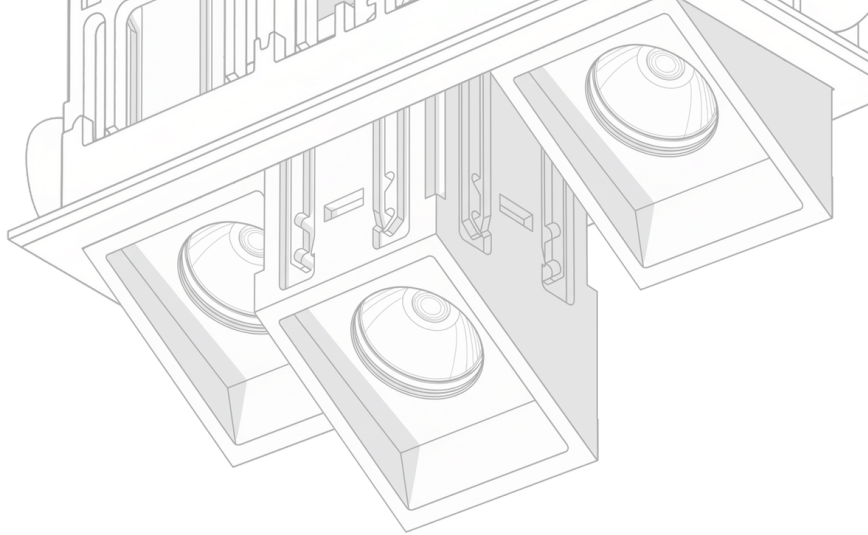

LUXE - A

Fixed Downlight
Calm. Balanced. Controlled.

Designed for uniform illumination where consistency and visual quietness are essential. Good for *General lighting, Repetitive layouts, Architectural rhythm.*