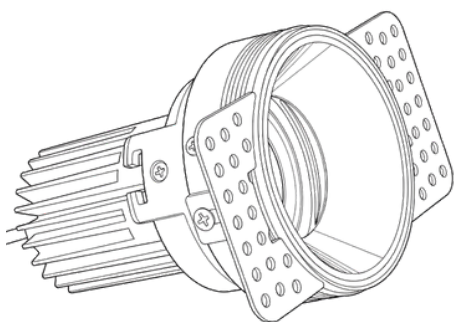

Designed to adapt. Built to perform.

Whether used as a standalone accent or arranged in rhythmic sequences, Module B Ring provides lighting that is both technically confident and visually restrained.

Chandelle™ MODULE B RING RECESSED MOUNTED DOWNLIGHT

Power : 10W
Voltage : AC220-240V
Lumen : 90-110LM/W
Light Colour : Dimmable + Tunable
Beam Angle : 60°

LED Driver : RX TUYA BLUETOOTH
MESH Driver Material : ALUMINIUM
Reflector : BLACK GLOSSY | BLACK MATTE | GOLDEN | MIRROR | SILVER | WHITE
Dimension : 0.80 X 100 MM
Cutout Size : 0.85MM

REPLACEABLE COB MODULE

Power : 10W
Voltage : AC220-240V
Lumen : 90-110LM/W
LIGHT COLOUR: WARM WHITE, COOL WHITE, DAYLIGHT, TUNABLE WHITE
CCT: Dimmable + Tunable
LED Chipset: PHILIPS COB
DIMENSION: 0.50 X 71 MM
IP Rating : IP20 (Non Waterproof)