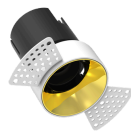

CCT : 2700 - 5000K

Beam Angle : 15 | 24 | 36 | 55°

Cutout : 60 | 80 | 100

AVAILABLE IN 5 HOUSING COLOUR OPTIONS

WHITE MATTE

WHITE GLOSSY

ROSE GOLD

GOLD