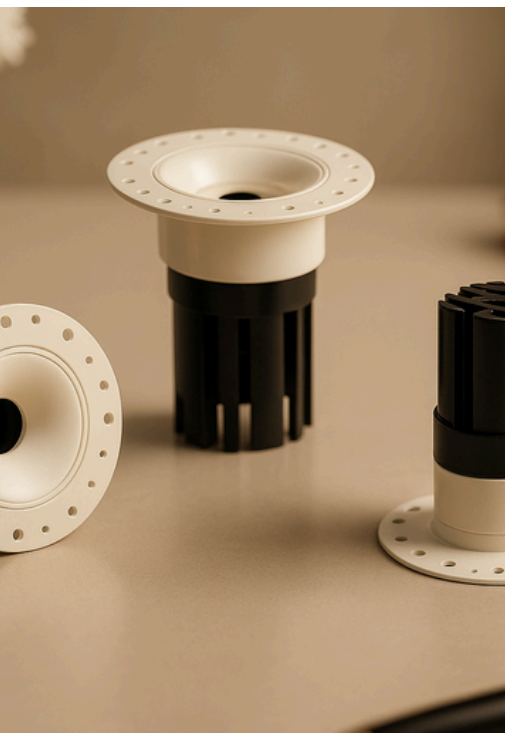

AT A GLANCE

Chandelle™

Module B Ring

Engineered comfort through
thoughtful lighting

**Timeless form.
Thoughtful light.**

The Chandelle LED Adjustable Recessed Downlight features a classic circular design with an interchangeable reflector in multiple colors for a modern touch. Made from high-quality aluminum, it ensures optimal heat dissipation for consistent performance.