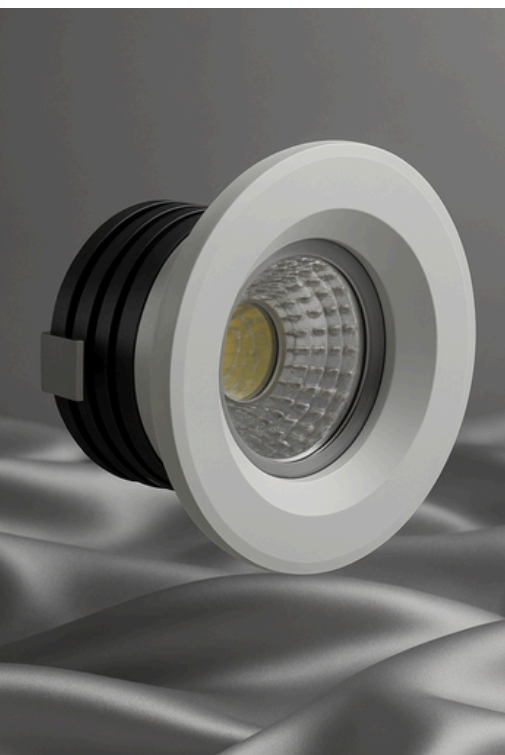

AT A GLANCE

Chandelle™

Module B Ring

Engineered comfort through
thoughtful lighting

**Timeless form.
Thoughtful light.**

The Chandelle LED Adjustable Recessed Downlight features a classic circular design with an interchangeable reflector in multiple colors for a modern touch. Made from high-quality aluminum, it ensures optimal heat dissipation for consistent performance.