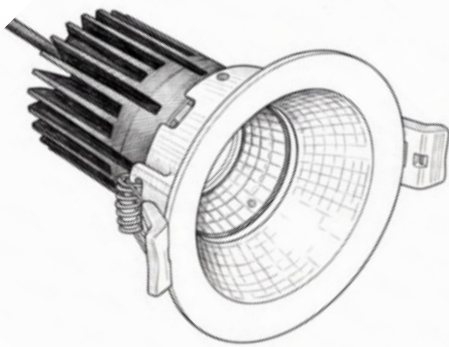

Built modular. Designed for versatility.

A modular recessed lighting system offering consistent illumination, flexible configurations, and dependable performance designed for everyday architectural lighting needs.