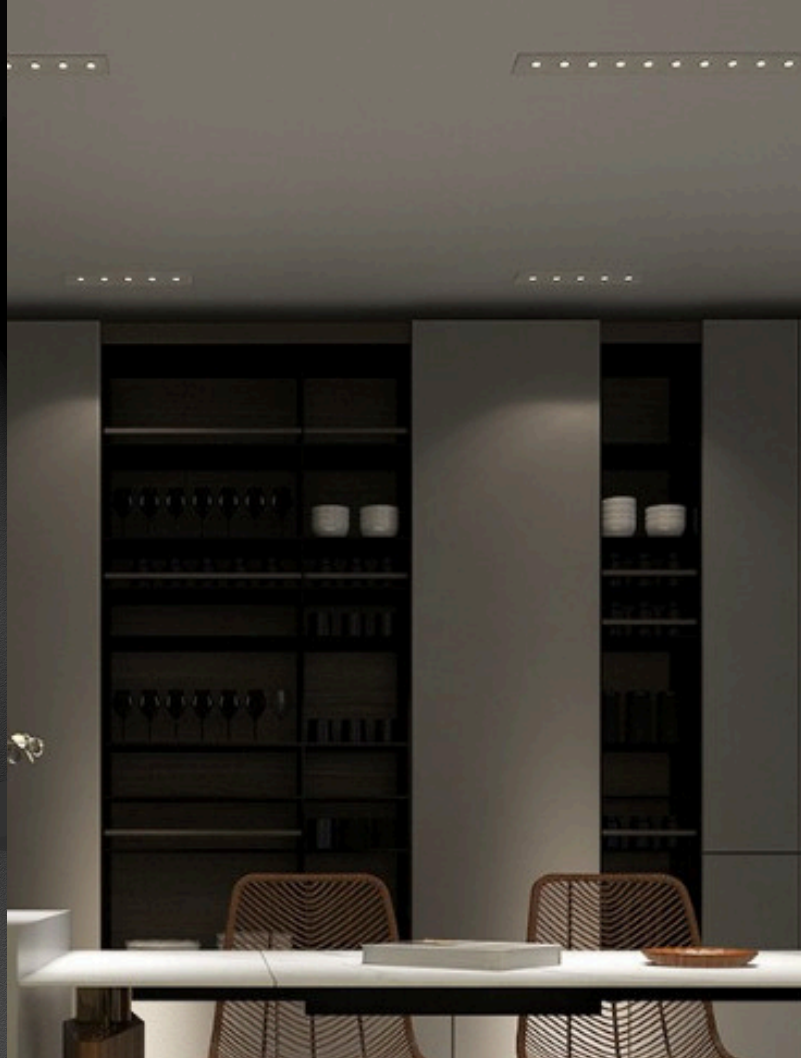

Chandelle™

Architectural light with intention.

With its precise trim detailing and robust illumination, Luxora Integrated Trim Version offers a high-end lighting solution that enhances modern interiors through balance, control, and visual discipline.