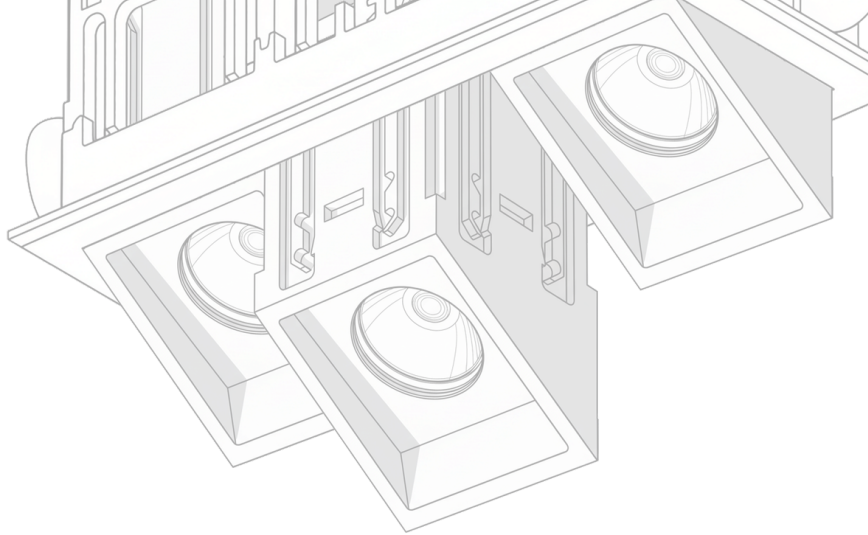

LUXE - A

Fixed Downlight
Calm. Balanced. Controlled.

Designed for uniform illumination where consistency and visual discretion are essential. Ideal for general lighting, repetitive layouts, and architectural rhythm.