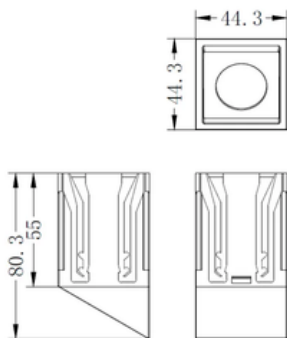

Chandelle™ LUXE+ LEGO MODULAR RECESSED DOWNLIGHT

Power / Voltage : 5W / 200–240V AC

Lumen : 450 lm

Beam Angle : 50°

IP Rating : IP20

LED Chipset : CREE COB

CCT : Tunable, 2700K-5800K

Driver : Smart 0–10V Dimmable

Material : Aluminium + PC Baffle

Product Dimensions (in mm) :

Luxe-A : 44.3 * 44.3 * 55

Luxe-B : 44.3 * 44.3 * 80.3

Luxe-C : 44.3 * 44.3 * 119

Luxe-D : 44.3 * 44.3 * 63

Frame : 64 * 64 * 55.5

Cut-Out : 60 * 55 mm

✉ sales@lunebrillante.sg

☎ +65 9191 7560

📍 531 Upper Cross Street #03-02, Hong Lim Complex, Singapore 050531

www.lunebrillante.sg