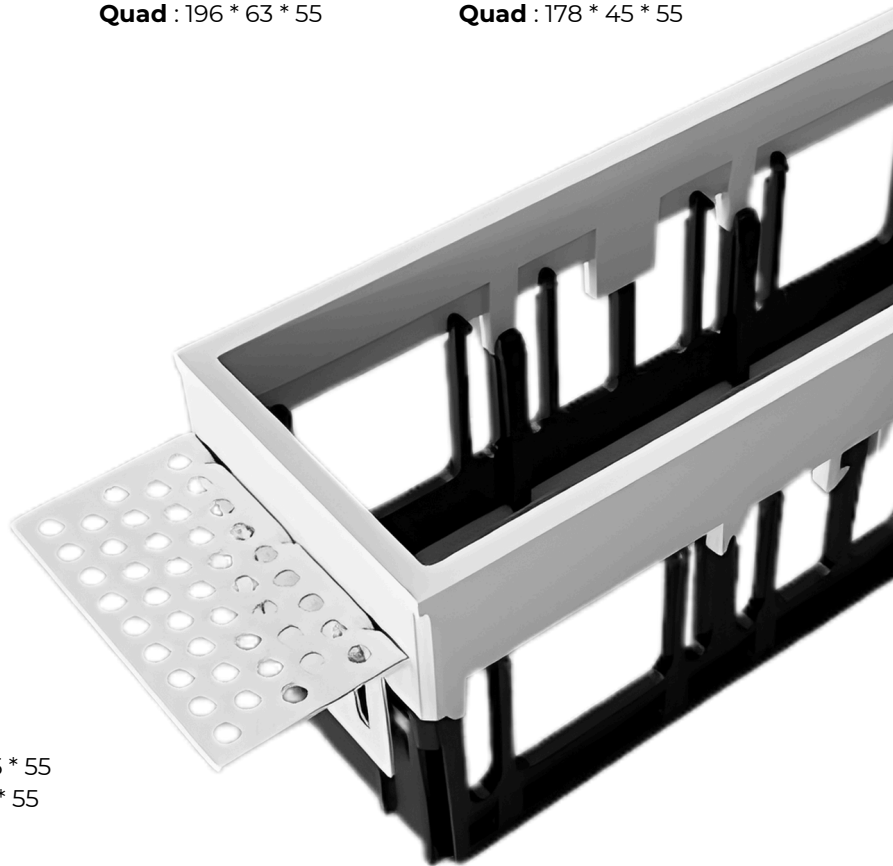

AVAILABLE IN 2-4 SLOT OPTIONS