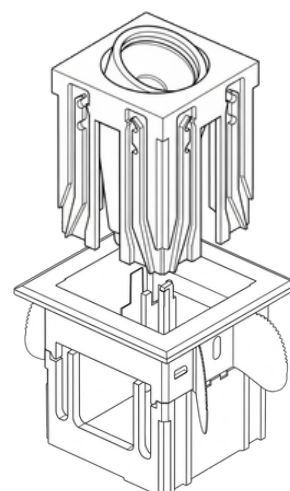

LUXE - A

Fixed Downlight
Calm. Balanced. Controlled.

Designed for uniform illumination where consistency and visual discretion are essential. Ideal for general lighting, repetitive layouts, and architectural rhythm.

LUXE - C

Adjustable Spotlight Module
Flexible. Focused. Purposeful.

Allows light to be directed precisely without disrupting the ceiling language. Good for *feature walls, art objects, adjustable emphasis*

LUXE - B

Fixed Directional Downlight
Defined. Intentional. Architectural.

Shapes light with precision while maintaining a disciplined ceiling expression. Good for *accents, spatial definition, visual hierarchy*

LUXE - D

Soft Lens Module
Gentle. Diffused. Atmospheric.

Creates a softer light presence for spaces that require visual comfort and restraint. Good for *ambient layers, circulation areas, calm environments.*

Not a Fixture, But a System.

LUXE+ Lego Light is a modular recessed lighting system designed to work with architecture, not against it.

Interchangeable modules.
Consistent ceiling language.
Freedom to adapt as design evolves.

Lighting becomes part of the ceiling composition,
not an afterthought.